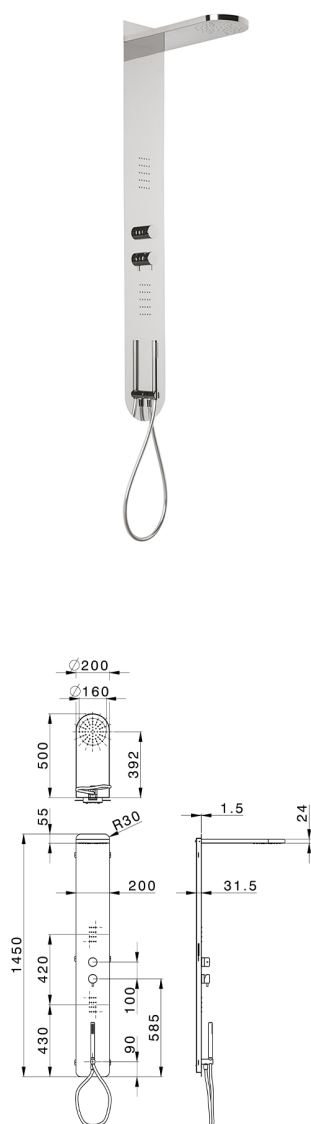

3-fonctions single lever shower panel SHOWER COLUMNS_ZS005050

MODEL **ZS005050**

3-fonctions single lever shower panel, stainless steel
 AISI 304 shower panel, 3 outlet deviatop
 cartridge, handshower holder with wall elbow, 23 mm
 Brass One Spray handshower, 2 front body jets, L.500
 Ø100 thick 24mm rectang. round showerhead, rain
 function, 150 cm PVC Flexible Hose

AVAILABLE FINISHINGS

-  **D1** D1 Brushed Inox
-  **40** 40 Matt Black
-  **4Q** 4Q Matt White
-  **D2** D2 Polished Inox

CHARACTERISTICS

Single Lever **1**
 Cartridge Spare Parts **ZZ99751000**
35 mm Cartridge