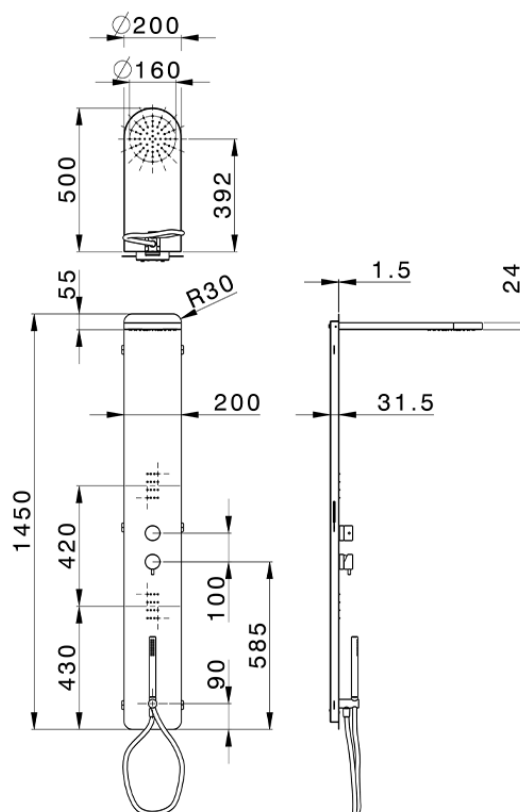

## 3-fonctions single lever shower panel SHOWER COLUMNS\_ZS005050

ZS005050

<https://en.cisal.it/3-fonctions-single-lever-shower-panel-shower-columns-zs005050>

2026-05-17