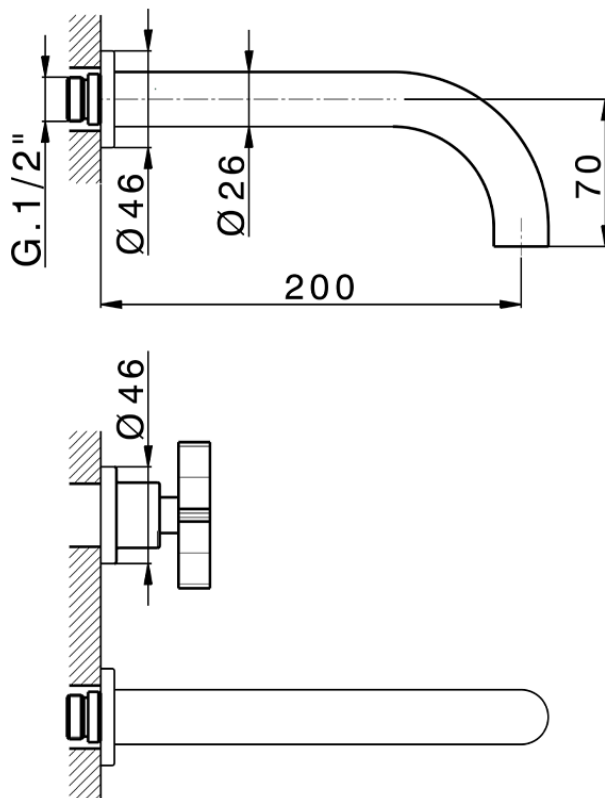

## Exposed part for concealed washbasin mixer GRACE\_GS013510

GS013510

<https://en.cisal.it/exposed-part-for-concealed-washbasin-mixer-grace-gs013510>

Serie's code	Size XX
CX 1351	20-35
CF 1351	20-35
CX 0331	20-35
CF 0331	20-35
CX 0200	20-35
CF 0200	20-35
BA 1351	20-35
GS 1351	20-35
GL 1351	20-35
MN 1351	20-35
LN 1351	20-35
LV 1351	33-48
LY 1351	33-48
CU 1351	33-48
SM 1351	30-45
AA 1351	10-30
AC 1351	10-30
AR 1351	15-25
PZ 1351	10-30
RG 1351	10-30
TS 1351	10-30
VT 1351	10-30
CS 1351	10-30
WA 1351	45-68
X1 1351	33-45
X2 1351	33-45
X3 1351	33-45
X4 1351	33-45
X5 1351	33-45
RI 1351	20-35
RM 1351	20-35

Limiti di tolleranza superficie piastrelle  
 Adjustment limits for finished tile surface  
 Limites de tolérance surface carrelage  
 Fliesenoberfläche  
 Superficie del azulejo

ZA033511

<https://en.cisal.it/concealed-washbasin-mixer-concealed-za033511>