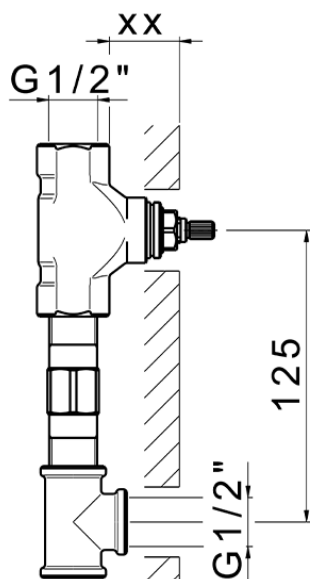

Serie's code	Size XX
CX 1351	20-35
CF 1351	20-35
CX 0331	20-35
CF 0331	20-35
CX 0200	20-35
CF 0200	20-35
BA 1351	20-35
GS 1351	20-35
GL 1351	20-35
MN 1351	20-35
LN 1351	20-35
LV 1351	33-48
LY 1351	33-48
CU 1351	33-48
SM 1351	30-45
AA 1351	10-30
AC 1351	10-30
AR 1351	15-25
PZ 1351	10-30
RG 1351	10-30
TS 1351	10-30
VT 1351	10-30
CS 1351	10-30
WA 1351	45-68
X1 1351	33-45
X2 1351	33-45
X3 1351	33-45
X4 1351	33-45
X5 1351	33-45
RI 1351	20-35
RM 1351	20-35

ZA033511

<https://en.cisal.it/concealed-washbasin-mixer-concealed-za033511>

2026-03-14