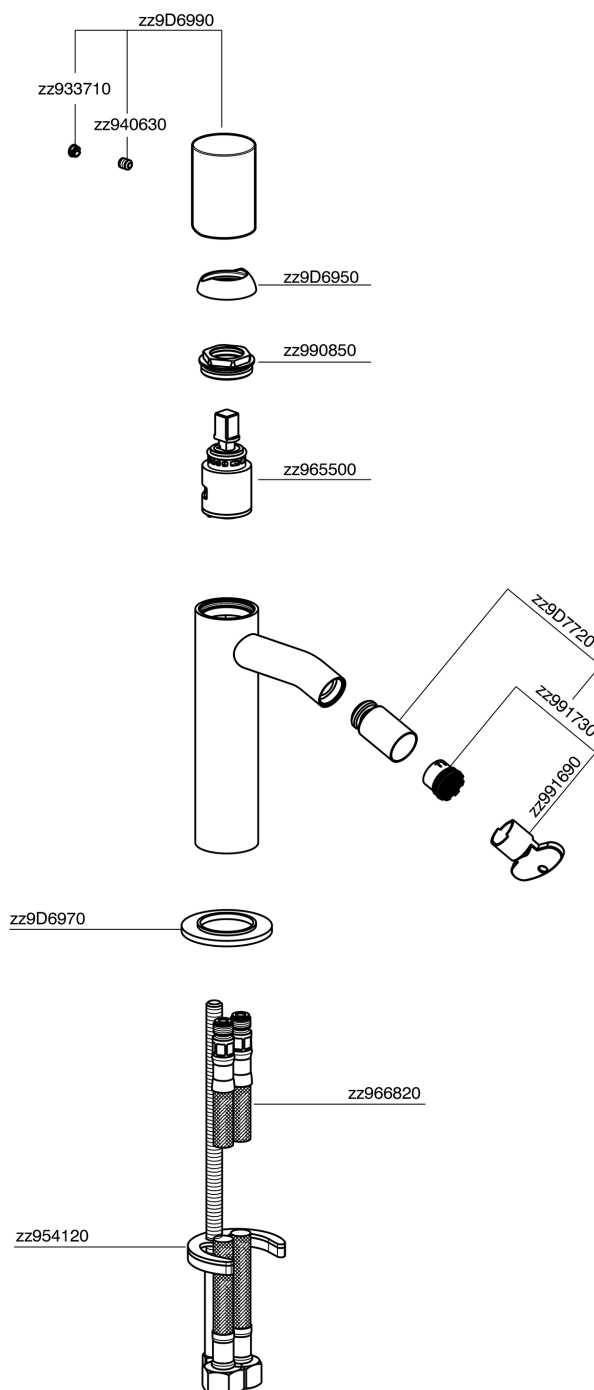

## Single lever bidet mixer SMOOTH X32\_X3000564

MODEL **X3000564**

Single lever bidet mixer, without pop up waste, G.3/8" Stainless Steel Flexible, with smooth lever, Inox AISI 316L

### CHARACTERISTICS

Cartridge Spare Parts **ZZ96550000**

**25 mm Cartridge**

## Single lever bidet mixer SMOOTH X32\_X3000564

X3000564

<https://en.cisal.it/single-lever-bidet-mixer-smooth-x32-x3000564>

2026-06-13