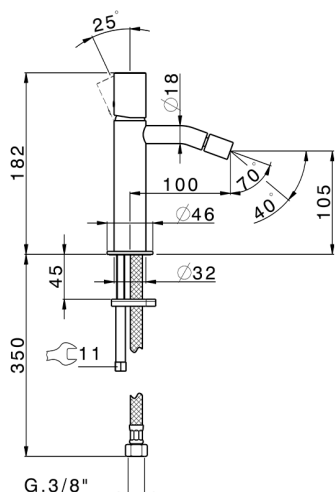

## Single lever bidet mixer SMOOTH X32\_X3000564

MODEL **X3000564**

Single lever bidet mixer, without pop up waste, G.3/8" Stainless Steel Flexible, with smooth lever, Inox AISI 316L

### CHARACTERISTICS

Cartridge Spare Parts **ZZ96550000**

**25 mm Cartridge**

## Single lever bidet mixer SMOOTH X32\_X3000564

X3000564

<https://en.cisal.it/single-lever-bidet-mixer-smooth-x32-x3000564>

2026-06-13