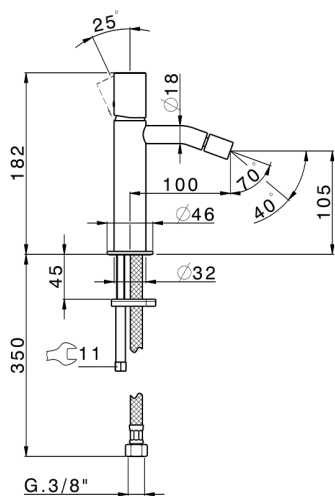

Single lever bidet mixer SMOOTH X32_X3000564

MODEL **X3000564**

Single lever bidet mixer, without pop up waste, G.3/8" Stainless Steel Flexible, with smooth lever, Inox AISI 316L

AVAILABLE FINISHINGS

-  **D1** D1 Brushed Inox
-  **5H** 5H Dark Brass Brushed
-  **5L** 5L Brushed Black Titanium
-  **5N** 5N Brushed Rose Gold

CHARACTERISTICS

Cartridge Spare Parts **ZZ96550000**

25 mm Cartridge

Single lever bidet mixer SMOOTH X32_X3000564

X3000564

<https://en.cisal.it/single-lever-bidet-mixer-smooth-x32-x3000564>

2026-04-06