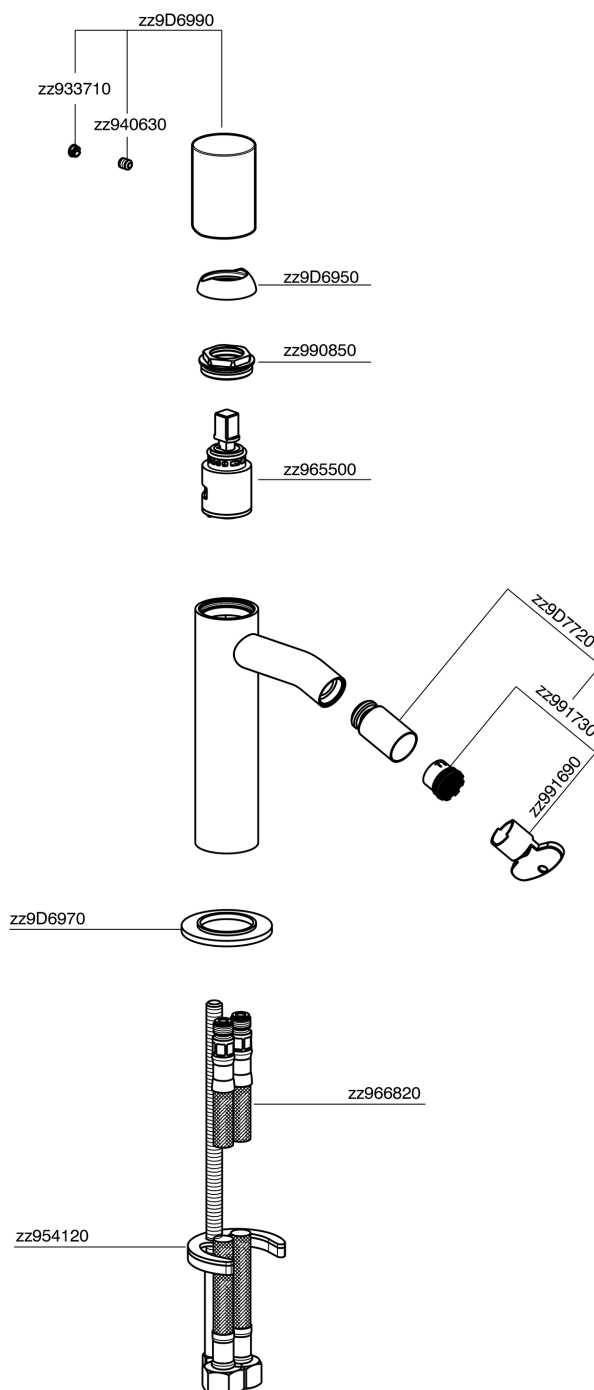

Single lever bidet mixer SMOOTH X32_X3000564

MODEL **X3000564**

Single lever bidet mixer, without pop up waste, G.3/8" Stainless Steel Flexible, with smooth lever, Inox AISI 316L

AVAILABLE FINISHINGS

-  **D1** D1 Brushed Inox
-  **5H** 5H Dark Brass Brushed
-  **5L** 5L Brushed Black Titanium
-  **5N** 5N Brushed Rose Gold

CHARACTERISTICS

Cartridge Spare Parts **ZZ96550000**

25 mm Cartridge

Single lever bidet mixer SMOOTH X32_X3000564

X3000564

<https://en.cisal.it/single-lever-bidet-mixer-smooth-x32-x3000564>

2026-04-06