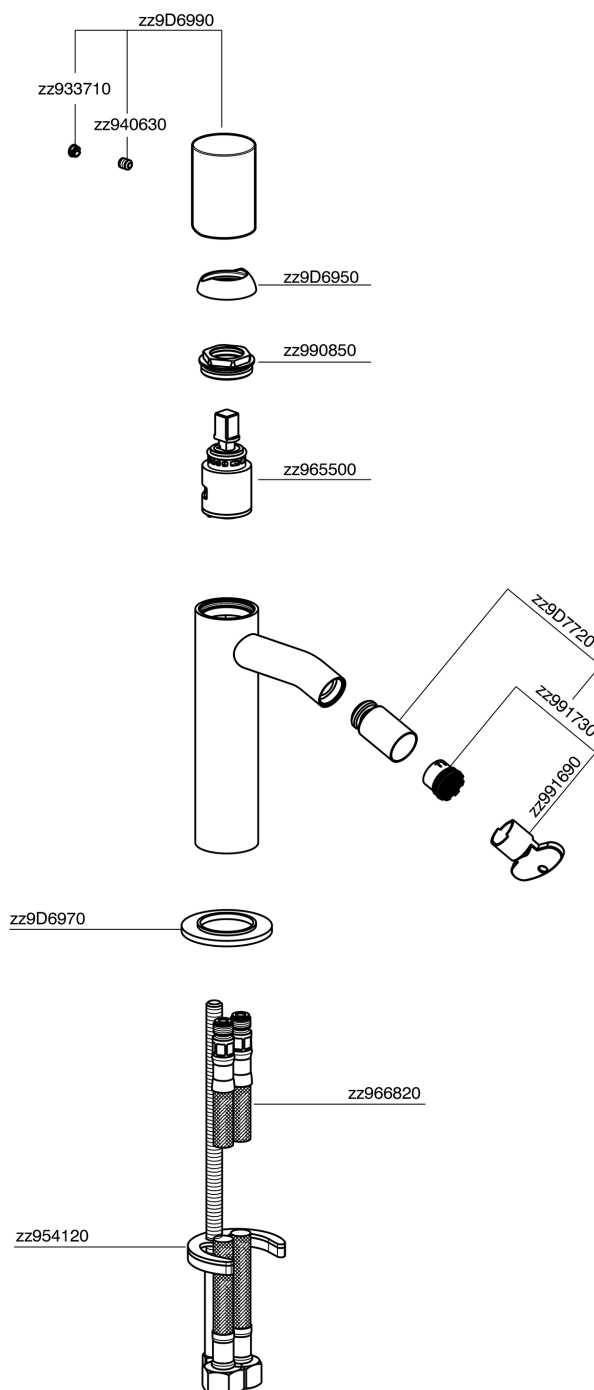

Single lever bidet mixer SMOOTH X32_X3000564

MODEL **X3000564**

Single lever bidet mixer, without pop up waste, G.3/8" Stainless Steel Flexible, with smooth lever, Inox AISI 316L

AVAILABLE FINISHINGS

-  **D1** D1 Brushed Inox
-  **5H** 5H Dark Brass Brushed
-  **5L** 5L Brushed Black Titanium
-  **5N** 5N Brushed Rose Gold

CHARACTERISTICS

Cartridge Spare Parts **ZZ96550000**

25 mm Cartridge

Single lever bidet mixer SMOOTH X32_X3000564

X3000564

<https://en.cisal.it/single-lever-bidet-mixer-smooth-x32-x3000564>

2026-05-17