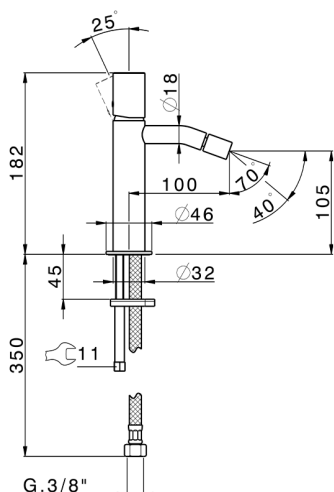

Single lever bidet mixer SMOOTH X32_X3000564

MODEL **X3000564**

Single lever bidet mixer, without pop up waste, G.3/8" Stainless Steel Flexible, with smooth lever, Inox AISI 316L

AVAILABLE FINISHINGS

-  **D1** D1 Brushed Inox
-  **5H** 5H Dark Brass Brushed
-  **5L** 5L Brushed Black Titanium
-  **5N** 5N Brushed Rose Gold

CHARACTERISTICS

Cartridge Spare Parts **ZZ96550000**

25 mm Cartridge

Single lever bidet mixer SMOOTH X32_X3000564

X3000564

<https://en.cisal.it/single-lever-bidet-mixer-smooth-x32-x3000564>

2026-06-14