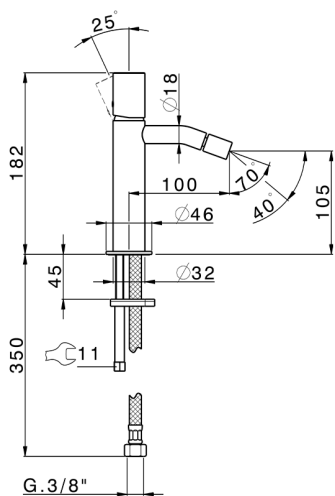

Single lever bidet mixer SMOOTH X32_X3000564

MODEL **X3000564**

Single lever bidet mixer, without pop up waste, G.3/8" Stainless Steel Flexible, with smooth lever, Inox AISI 316L

AVAILABLE FINISHINGS

-  **D1** D1 Brushed Inox
-  **5H** 5H Dark Brass Brushed
-  **5L** 5L Brushed Black Titanium
-  **5N** 5N Brushed Rose Gold

CHARACTERISTICS

Cartridge Spare Parts **ZZ96550000**

25 mm Cartridge

Single lever bidet mixer SMOOTH X32_X3000564

X3000564

<https://en.cisal.it/single-lever-bidet-mixer-smooth-x32-x3000564>

2026-05-17