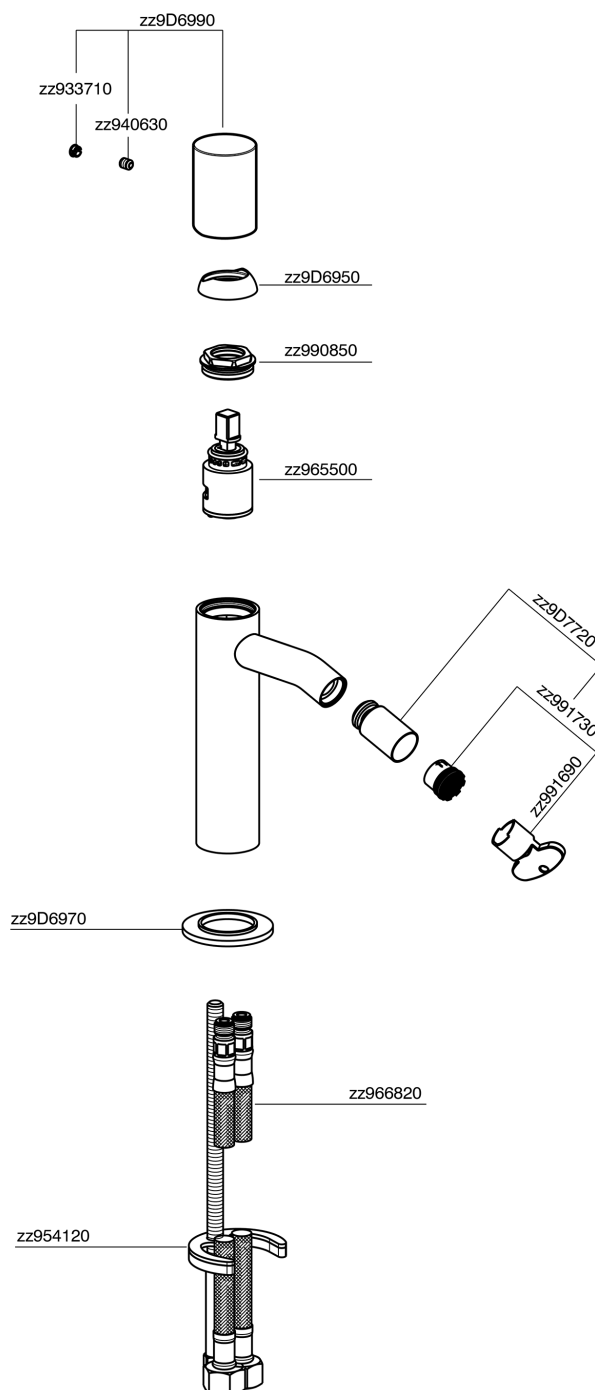

Single lever bidet mixer SMOOTH X32_X3000564

MODEL **X3000564**

Single lever bidet mixer, without pop up waste, G.3/8" Stainless Steel Flexible, with smooth lever, Inox AISI 316L

AVAILABLE FINISHINGS

-  **D1** D1 Brushed Inox
-  **5H** 5H Dark Brass Brushed
-  **5L** 5L Brushed Black Titanium
-  **5N** 5N Brushed Rose Gold

CHARACTERISTICS

Cartridge Spare Parts **ZZ96550000**

25 mm Cartridge

Single lever bidet mixer SMOOTH X32_X3000564

X3000564

<https://en.cisal.it/single-lever-bidet-mixer-smooth-x32-x3000564>

2026-06-14