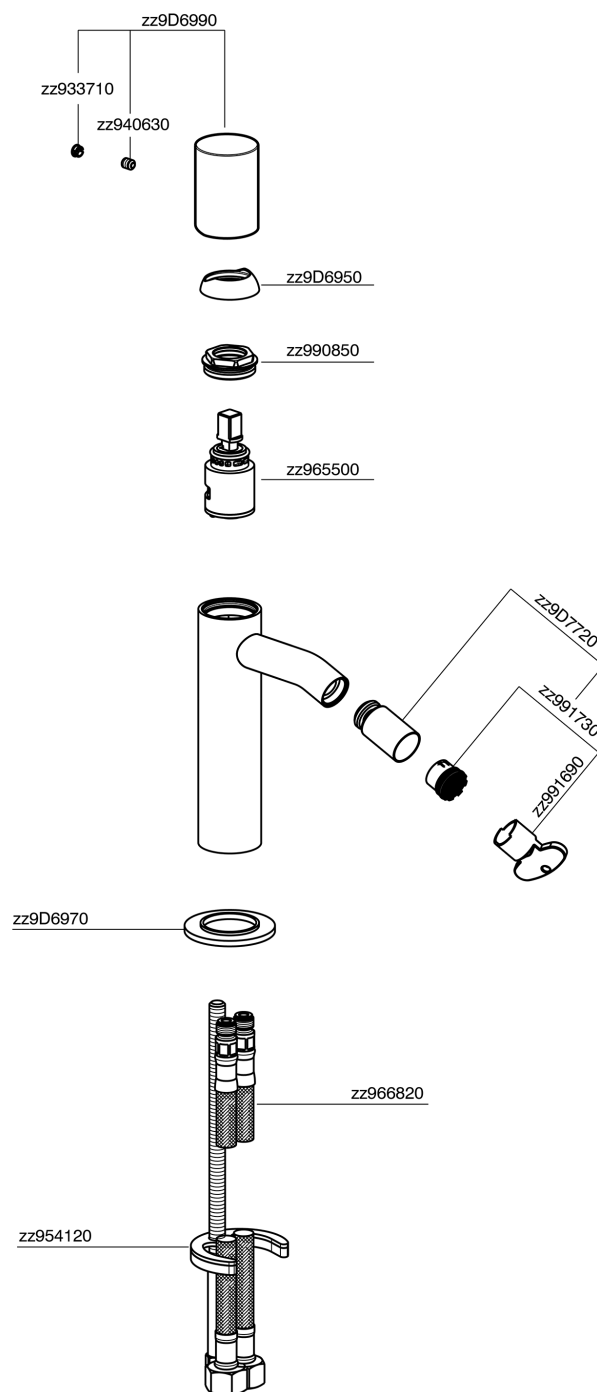

Single lever bidet mixer SMOOTH X32_X3000564

MODEL **X3000564**

Single lever bidet mixer, without pop up waste, G. 3/8"
 Stainless Steel Flexible, with smooth lever, Inox AISI
 316L

AVAILABLE FINISHINGS

-  **D1** D1 Brushed Inox
-  **5H** 5H Dark Brass Brushed
-  **5L** 5L Brushed Black Titanium
-  **5N** 5N Brushed Rose Gold

CHARACTERISTICS

Cartridge Spare Parts **ZZ96550000**

25 mm Cartridge

Single lever bidet mixer SMOOTH X32_X3000564

X3000564

<https://en.cisal.it/single-lever-bidet-mixer-smooth-x32-x3000564>

2026-04-06