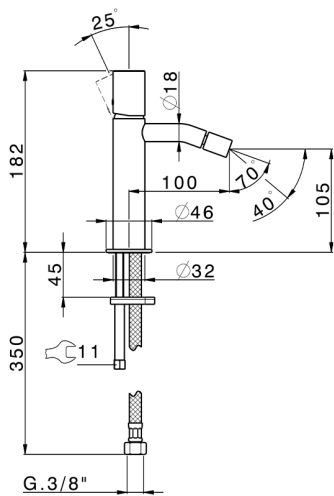

Single lever bidet mixer SMOOTH X32_X3000564

MODEL **X3000564**

Single lever bidet mixer, without pop up waste, G. 3/8"
 Stainless Steel Flexible, with smooth lever, Inox AISI
 316L

AVAILABLE FINISHINGS

-  **D1** D1 Brushed Inox
-  **5H** 5H Dark Brass Brushed
-  **5L** 5L Brushed Black Titanium
-  **5N** 5N Brushed Rose Gold

CHARACTERISTICS

Cartridge Spare Parts **ZZ96550000**

25 mm Cartridge

Single lever bidet mixer SMOOTH X32_X3000564

X3000564

<https://en.cisal.it/single-lever-bidet-mixer-smooth-x32-x3000564>

2026-04-06