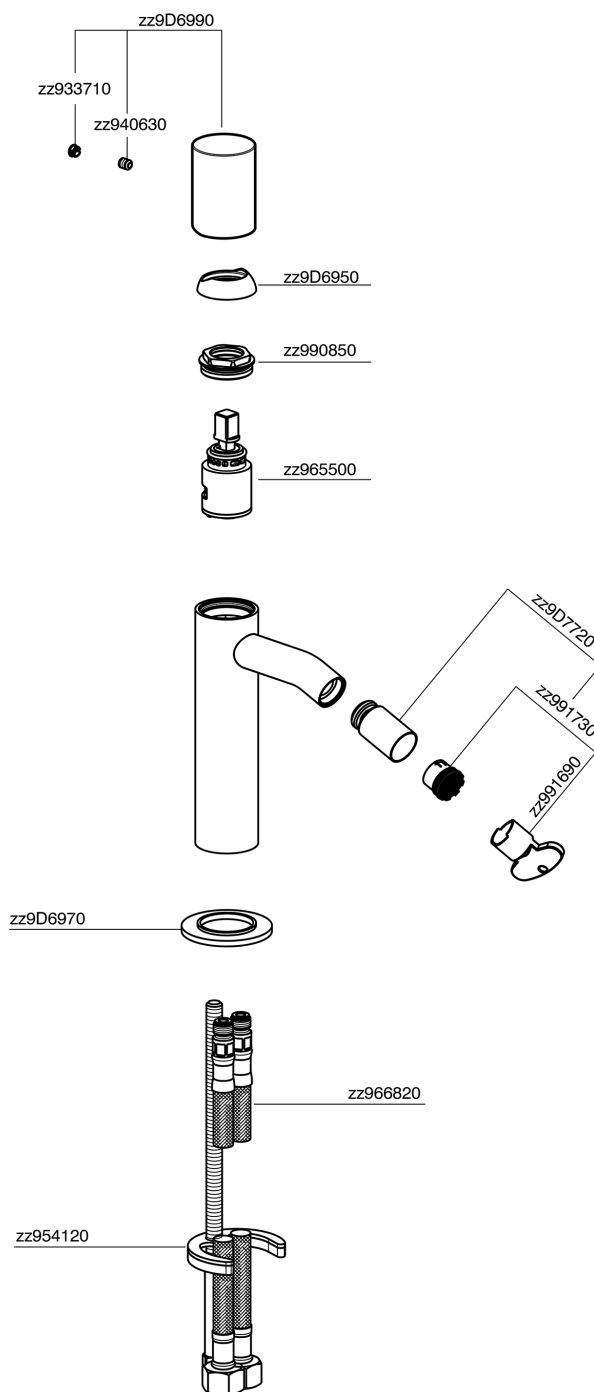

## Single lever bidet mixer SMOOTH X32\_X3000564

MODEL **X3000564**

Single lever bidet mixer, without pop up waste, G.3/8" Stainless Steel Flexible, with smooth lever, Inox AISI 316L

### CHARACTERISTICS

Cartridge Spare Parts **ZZ96550000**

**25 mm Cartridge**

## Single lever bidet mixer SMOOTH X32\_X3000564

X3000564

<https://en.cisal.it/single-lever-bidet-mixer-smooth-x32-x3000564>

2026-05-17