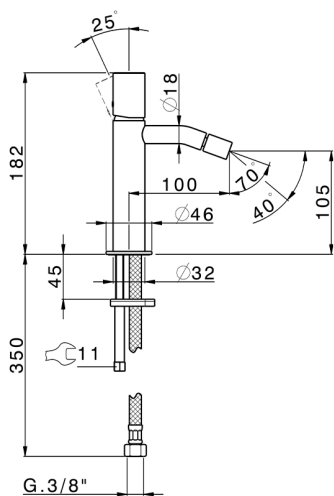

## Single lever bidet mixer SMOOTH X32\_X3000564

MODEL **X3000564**

Single lever bidet mixer, without pop up waste, G.3/8" Stainless Steel Flexible, with smooth lever, Inox AISI 316L

### CHARACTERISTICS

Cartridge Spare Parts **ZZ96550000**

**25 mm Cartridge**

## Single lever bidet mixer SMOOTH X32\_X3000564

X3000564

<https://en.cisal.it/single-lever-bidet-mixer-smooth-x32-x3000564>

2026-05-17