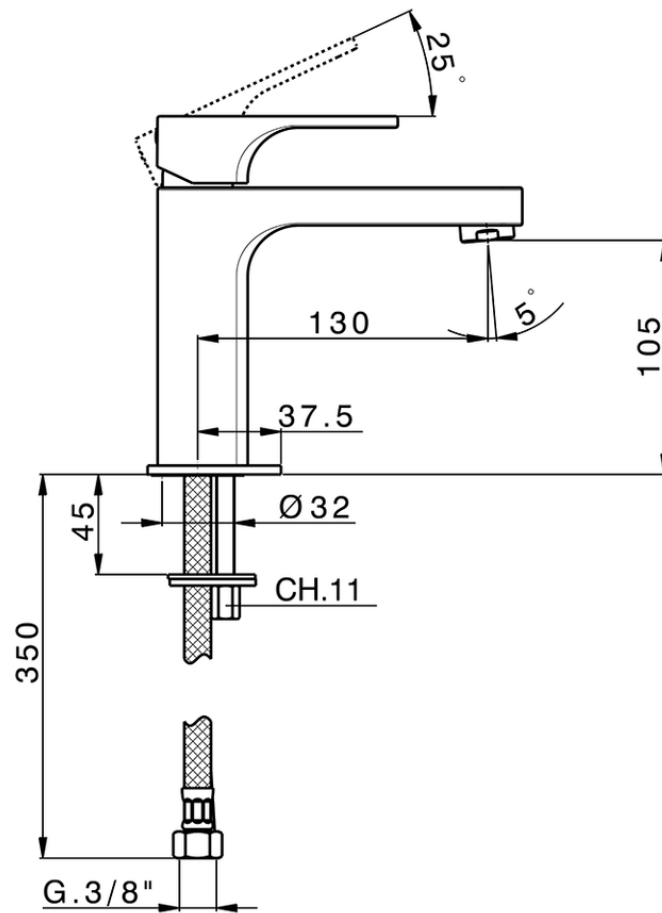

Single lever 'large' washbasin mixer CUBIC_CU000500

CU000500

<https://en.cisal.it/single-lever-large-washbasin-mixer-cubic-cu000500>

2026-04-29