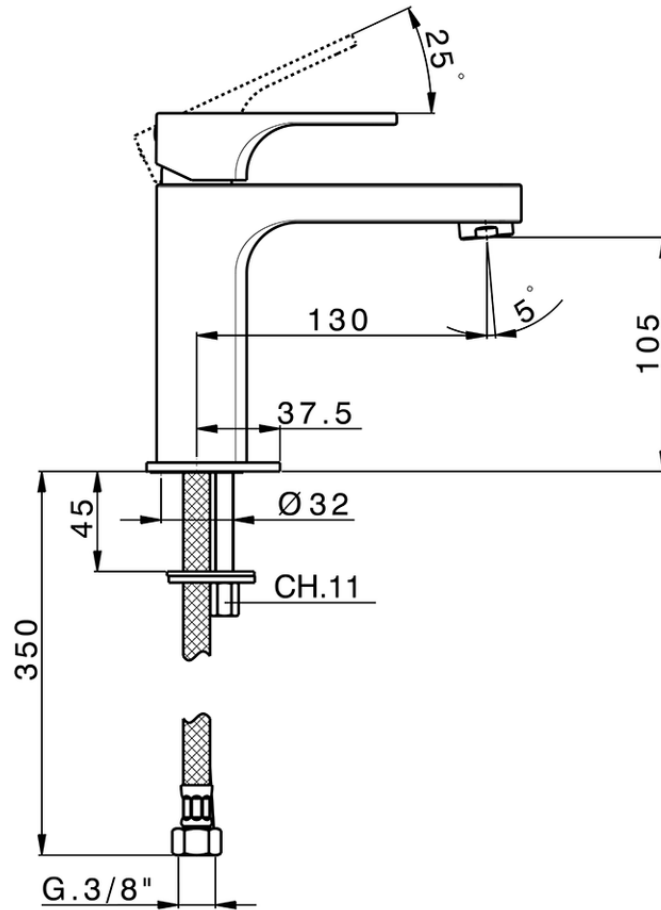

## Single lever 'large' washbasin mixer CUBIC\_CU000500

CU000500

<https://en.cisal.it/single-lever-large-washbasin-mixer-cubic-cu000500>

2026-04-08