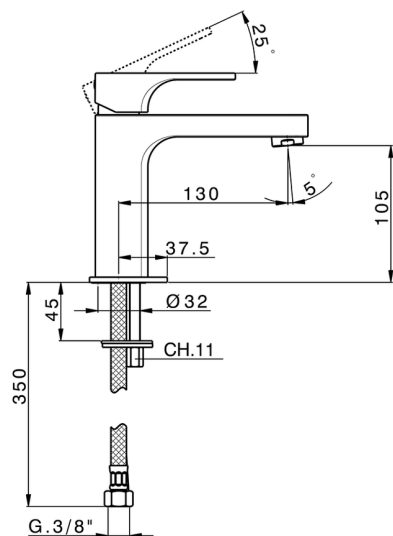

Single lever 'large' washbasin mixer CUBIC_CU000500

MODEL **CU000500**

Single lever 'large' washbasin mixer, without waste, G.3/8" stainless steel flexible hoses

AVAILABLE FINISHINGS

-  **21** 21 Chrome
-  **2B** 2B Polished Nickel
-  **2F** 2F Brushed Nickel
-  **40** 40 Matt Black

CHARACTERISTICS

Cartridge Spare Parts **ZZ94240000**

25 mm Cartridge

2026-06-14