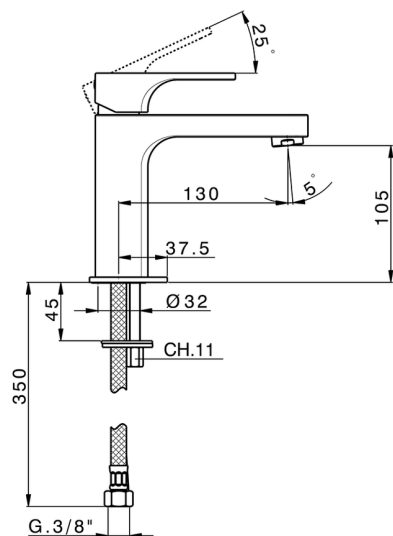

Single lever 'large' washbasin mixer CUBIC_CU000500

MODEL **CU000500**

Single lever 'large' washbasin mixer, without waste, G.3/8" stainless steel flexible hoses

AVAILABLE FINISHINGS

-  **21** 21 Chrome
-  **2B** 2B Polished Nickel
-  **2F** 2F Brushed Nickel
-  **40** 40 Matt Black

CHARACTERISTICS

Cartridge Spare Parts **ZZ94240000**

25 mm Cartridge

2026-04-29