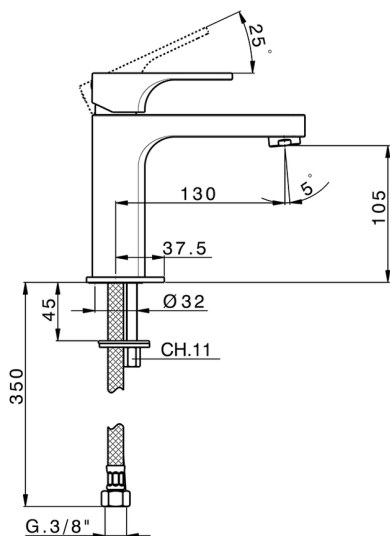

## Single lever 'large' washbasin mixer CUBIC\_CU000500

MODEL **CU000500**

Single lever 'large' washbasin mixer, without waste, G.3/8" stainless steel flexible hoses

### CHARACTERISTICS

Cartridge Spare Parts **ZZ94240000**

**25 mm Cartridge**

2026-05-20