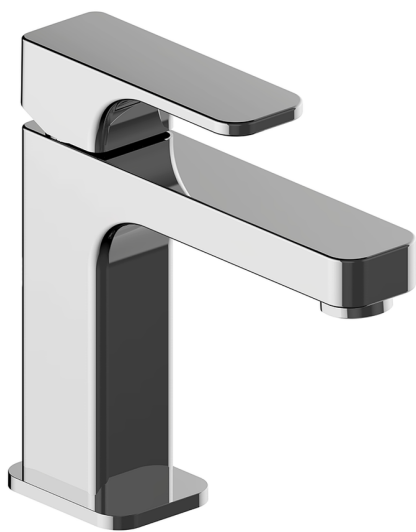

## Single lever 'large' washbasin mixer CUBIC\_CU000500

MODEL **CU000500**

Single lever 'large' washbasin mixer, without waste, G.3/8" stainless steel flexible hoses

### AVAILABLE FINISHINGS

-  **21** 21 Chrome
-  **2B** 2B Polished Nickel
-  **2F** 2F Brushed Nickel
-  **40** 40 Matt Black