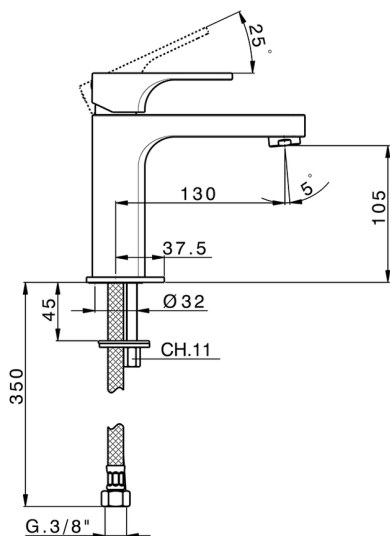

## Single lever 'large' washbasin mixer CUBIC\_CU000500

MODEL **CU000500**

Single lever 'large' washbasin mixer, without waste, G.3/8" stainless steel flexible hoses

### CHARACTERISTICS

Cartridge Spare Parts **ZZ94240000**

**25 mm Cartridge**

2026-04-08