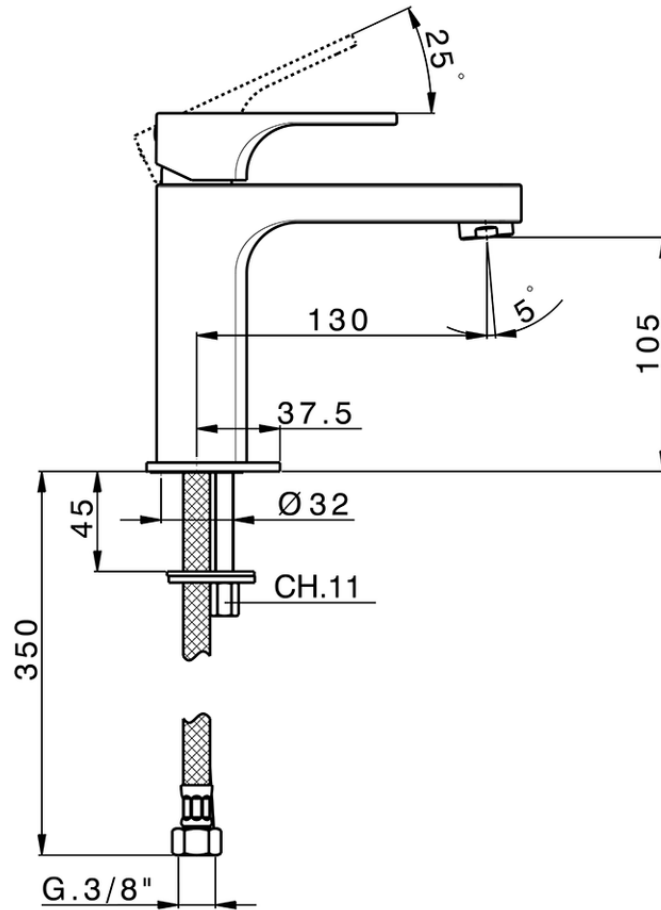

Single lever 'large' washbasin mixer CUBIC_CU000500

CU000500

<https://en.cisal.it/single-lever-large-washbasin-mixer-cubic-cu000500>

2026-05-20