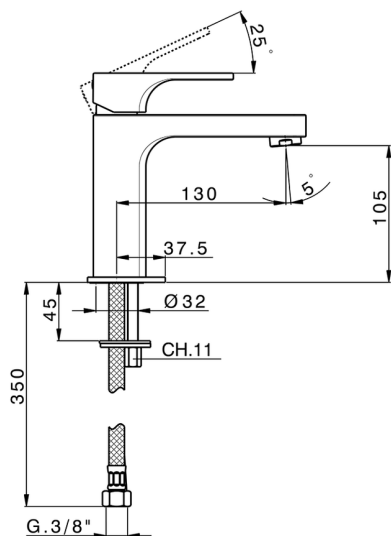

Single lever 'large' washbasin mixer CUBIC_CU000500

MODEL **CU000500**

Single lever 'large' washbasin mixer, without waste, G.3/8" stainless steel flexible hoses

AVAILABLE FINISHINGS

-  **21** 21 Chrome
-  **2B** 2B Polished Nickel
-  **2F** 2F Brushed Nickel
-  **40** 40 Matt Black

CHARACTERISTICS

Cartridge Spare Parts **ZZ94240000**

25 mm Cartridge

2026-06-13