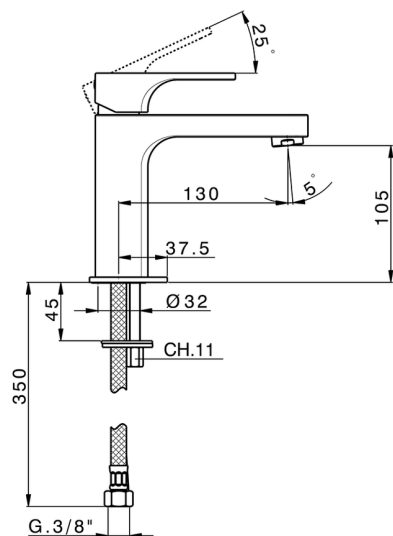

Single lever 'large' washbasin mixer CUBIC_CU000500

MODEL **CU000500**

Single lever 'large' washbasin mixer, without waste, G.3/8" stainless steel flexible hoses

AVAILABLE FINISHINGS

-  **21** 21 Chrome
-  **2B** 2B Polished Nickel
-  **2F** 2F Brushed Nickel
-  **40** 40 Matt Black

CHARACTERISTICS

Cartridge Spare Parts **ZZ94240000**

25 mm Cartridge

2026-04-30