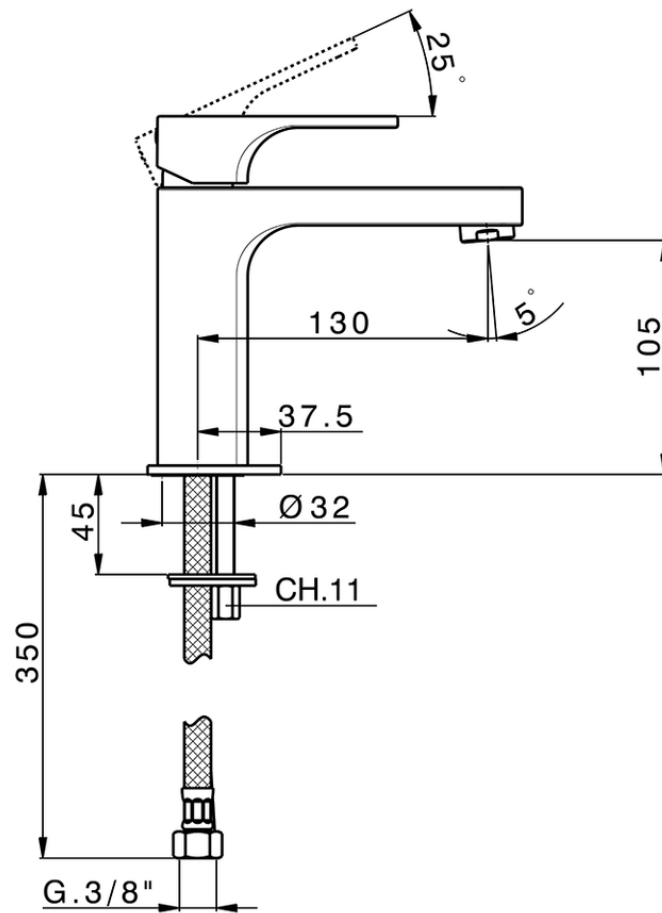

Single lever 'large' washbasin mixer CUBIC_CU000500

CU000500

<https://en.cisal.it/single-lever-large-washbasin-mixer-cubic-cu000500>

2026-06-14