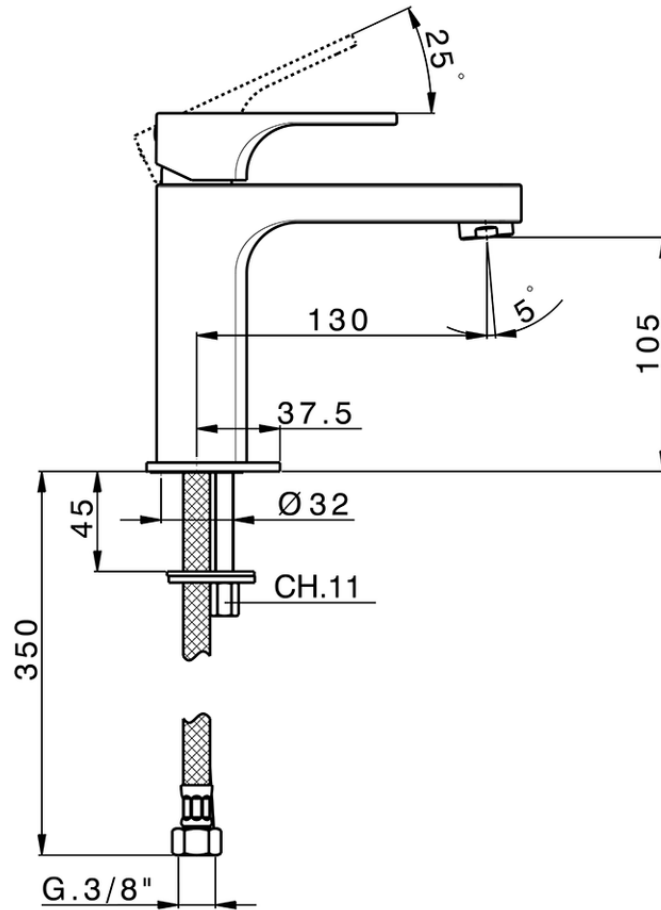

Single lever 'large' washbasin mixer CUBIC_CU000500

CU000500

<https://en.cisal.it/single-lever-large-washbasin-mixer-cubic-cu000500>

2026-04-08