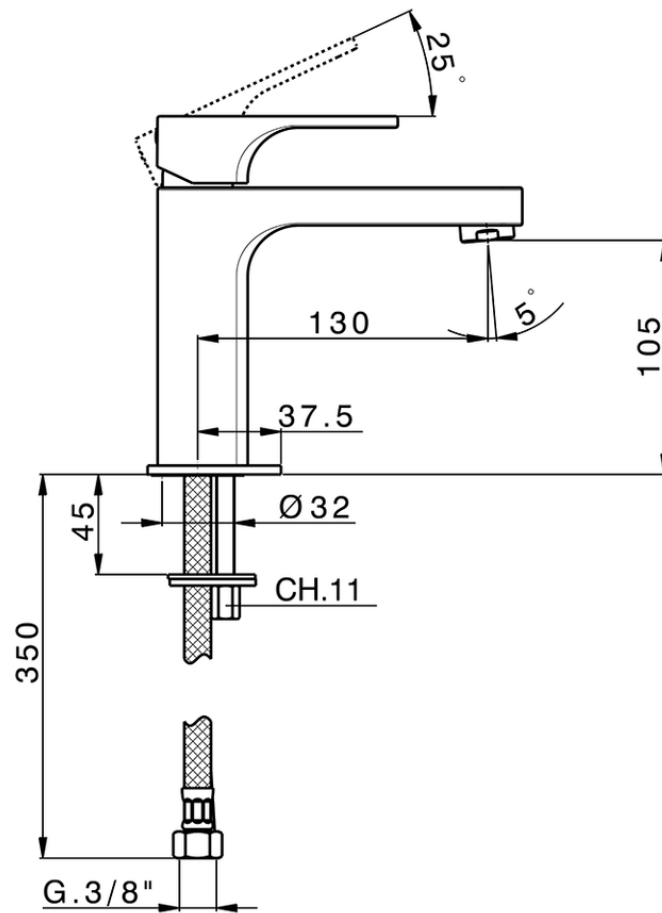

Single lever 'large' washbasin mixer CUBIC_CU000500

CU000500

<https://en.cisal.it/single-lever-large-washbasin-mixer-cubic-cu000500>

2026-04-30