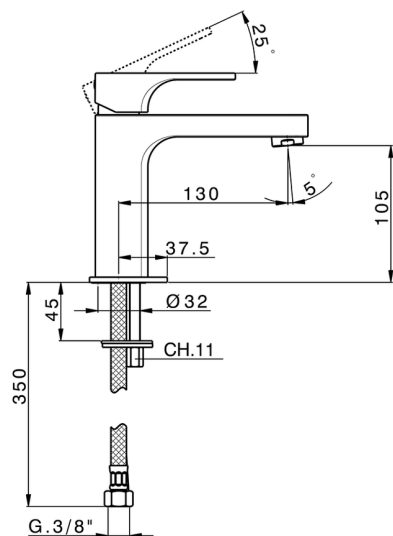

Single lever 'large' washbasin mixer CUBIC_CU000500

MODEL **CU000500**

Single lever 'large' washbasin mixer, without waste, G.3/8" stainless steel flexible hoses

AVAILABLE FINISHINGS

-  **21** 21 Chrome
-  **2B** 2B Polished Nickel
-  **2F** 2F Brushed Nickel
-  **40** 40 Matt Black

CHARACTERISTICS

Cartridge Spare Parts **ZZ94240000**

25 mm Cartridge

2026-04-08