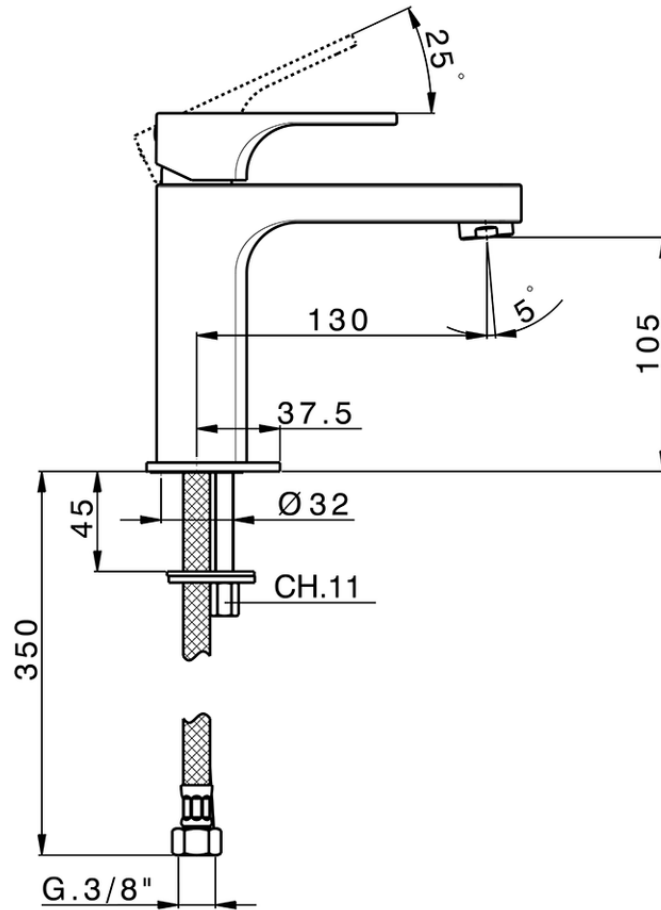

Single lever 'large' washbasin mixer CUBIC_CU000500

CU000500

<https://en.cisal.it/single-lever-large-washbasin-mixer-cubic-cu000500>

2026-06-13