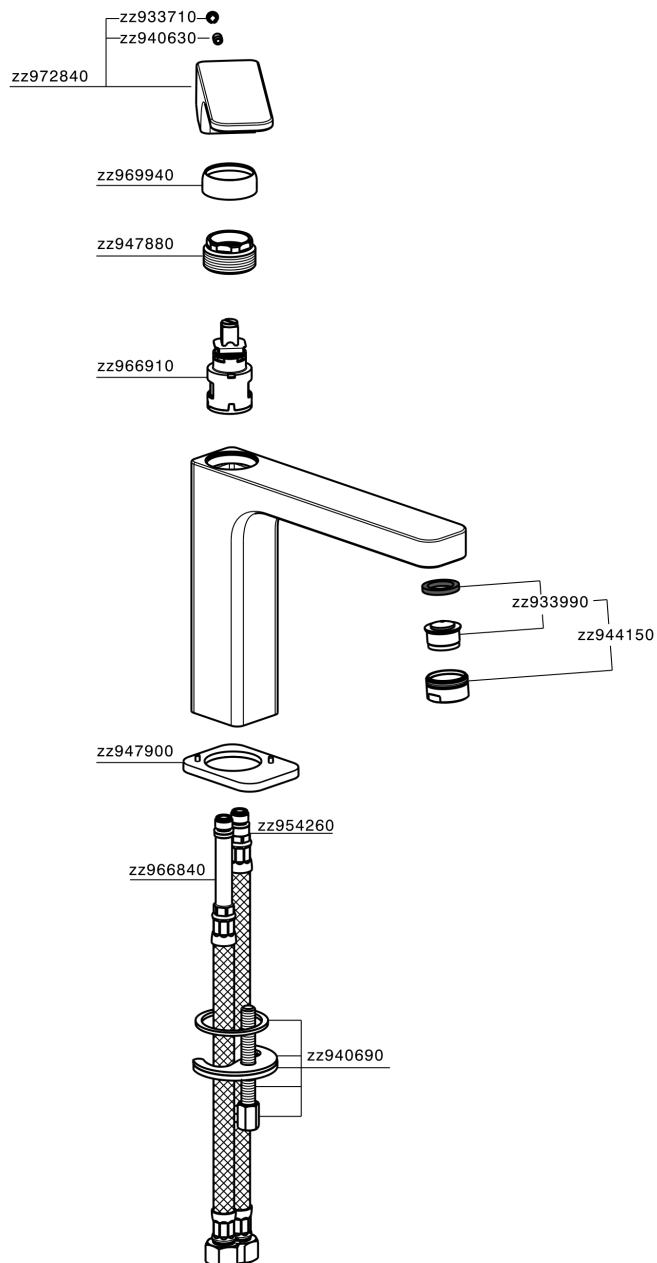

Single lever 'medium' basin mixer EnergySave CUBIC_CU001505

CU001505

<https://en.cisal.it/single-lever-medium-basin-mixer-energysave-cubic-cu001505>

2025-01-03