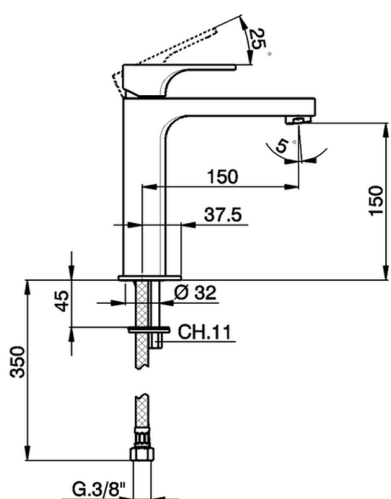

Single lever 'medium' basin mixer EnergySave CUBIC_CU001505

MODEL **CU001505**

Single lever 'medium' basin mixer
EnergySave, without automatic pop-up waste, G.3/8"
stainless steel flexible hose

AVAILABLE FINISHINGS

-  **21** 21 Chrome
-  **2B** 2B Polished Nickel
-  **2F** 2F Brushed Nickel
-  **40** 40 Matt Black

CHARACTERISTICS

Cartridge Spare Parts **ZZ96691000**
25 mm Cartridge

EcoStop

EcoStop feature limits water flow to approximately 50% of maximum output with one point of resistance on setting. Push slightly past the middle stop only when full water output is required. This will save water up to 50%.

EnergySave

Thanks to the EnergySave device, only cold water will be drawn if the lever is operated in the central position, so that the water heater will not be engaged and no hot water wasted, leading to considerable savings in energy and costs. The temperature can be adjusted by rotating the lever to the left, until the desired temperature is reached.