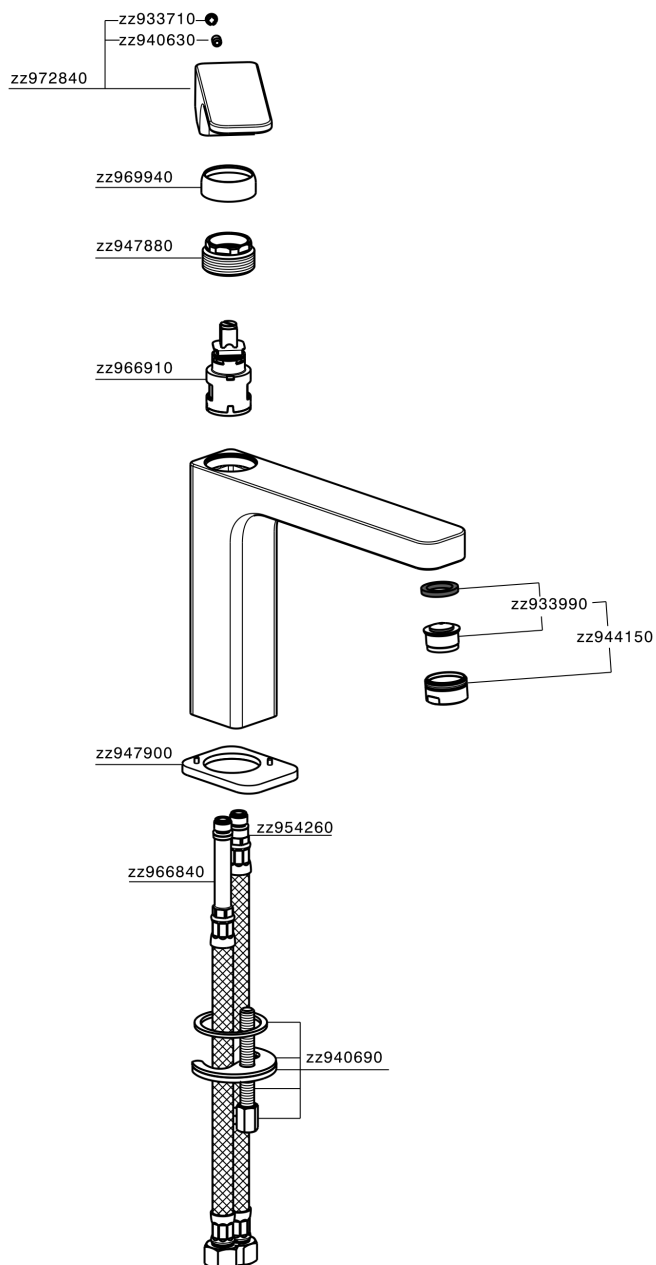

## Single lever 'medium' basin mixer EnergySave CUBIC\_CU001505

CU001505

<https://en.cisal.it/single-lever-medium-basin-mixer-energysave-cubic-cu001505>

2025-01-03