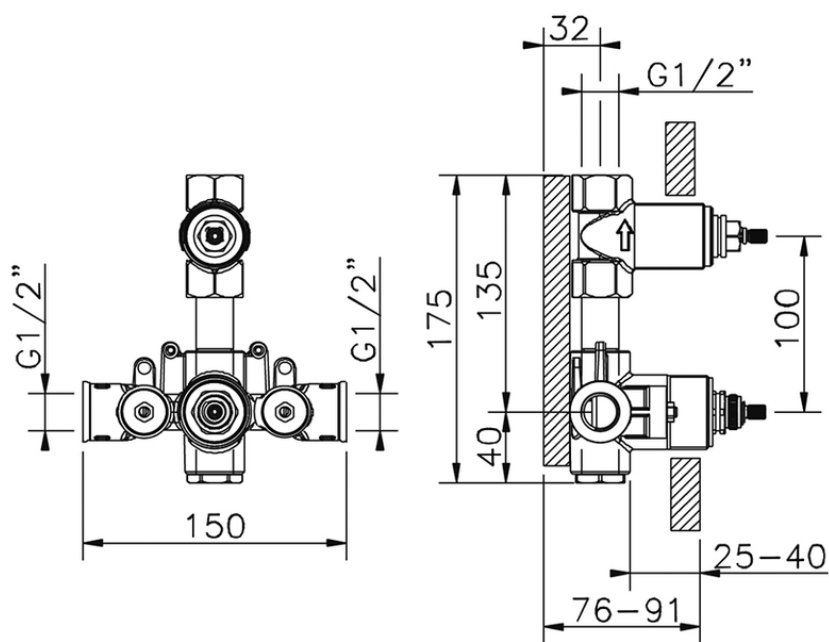

## Exposed part for con.thermo.shower mixer 1-outlet WAVE\_WE009300

WE009300

<https://en.cisal.it/exposed-part-for-con-thermo-shower-mixer-1-outlet-wave-we009300>

ZA009301

<https://en.cisal.it/concealed-thermostatic-shower-mixer-1-outlet-concealed-za009301>