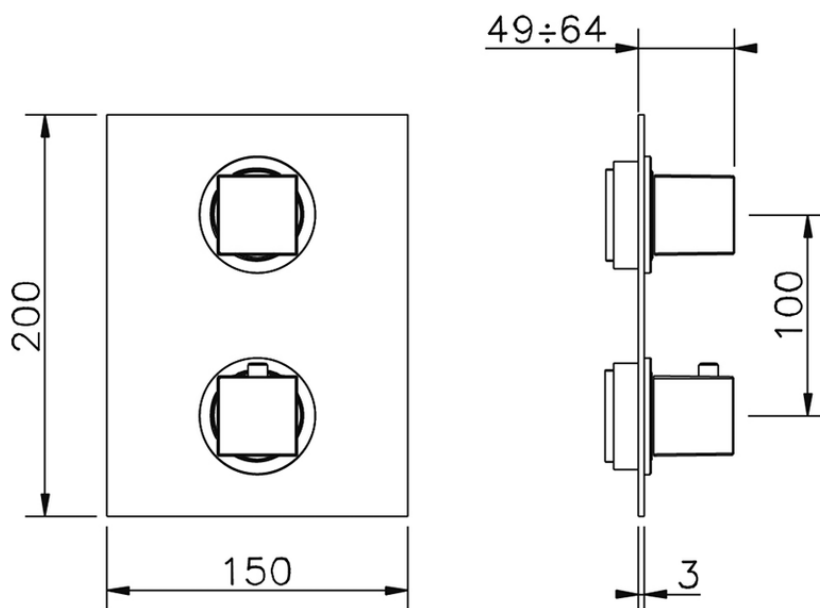

## Exposed part for con.thermo.shower mixer 1-outlet WAVE\_WE009300

WE009300

<https://en.cisal.it/exposed-part-for-con-thermo-shower-mixer-1-outlet-wave-we009300>

ZA009301

<https://en.cisal.it/concealed-thermostatic-shower-mixer-1-outlet-concealed-za009301>