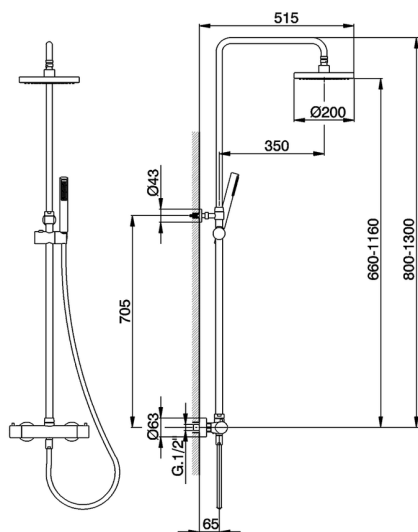

2-functions Thermostatic shower set SHOWER COLUMNS_CVC82010

MODEL **CVC82010**

2-functions Thermostatic shower set, 2 outlets devia stop, adjustable Riser Column, sliding handshower bracket, 26 mm ABS minimalistic one spray handshower, 200 mm ABS Round headshower, 150 cm Brass Flexible Hose

AVAILABLE FINISHINGS

CHARACTERISTICS

Cartridge Spare Parts **22.03A.AR - ZZ97080004**

Argo 1 (short filter) Thermostatic Valve

DeviaStop

The Cisal Devia Stop technology allows to adjust the water flow and to direct it to the selected output point (overhead soaker, hand shower, etc).