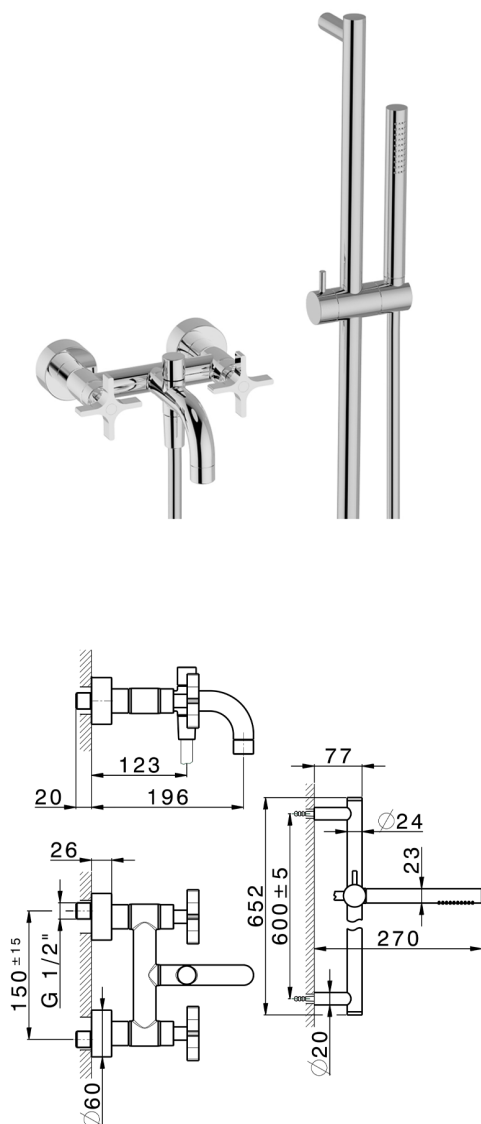

Bath mixer, with full equipment GRACE_GS000060

MODEL **GS000060**

Bath mixer, with full equipment, 60 cm Rail with slide bracket, 22,5 mm Brass One Spray handshower, 150 cm SUPREME smooth flexible hose

AVAILABLE FINISHINGS

-  **21** 21 Chrome
-  **2F** 2F Brushed Nickel
-  **2W** 2W Brushed Gold
-  **5H** 5H Dark Brass Brushed
-  **5L** 5L Brushed Black Titanium
-  **6T** 6T Chrome/Matt Black

CHARACTERISTICS

2026-05-03