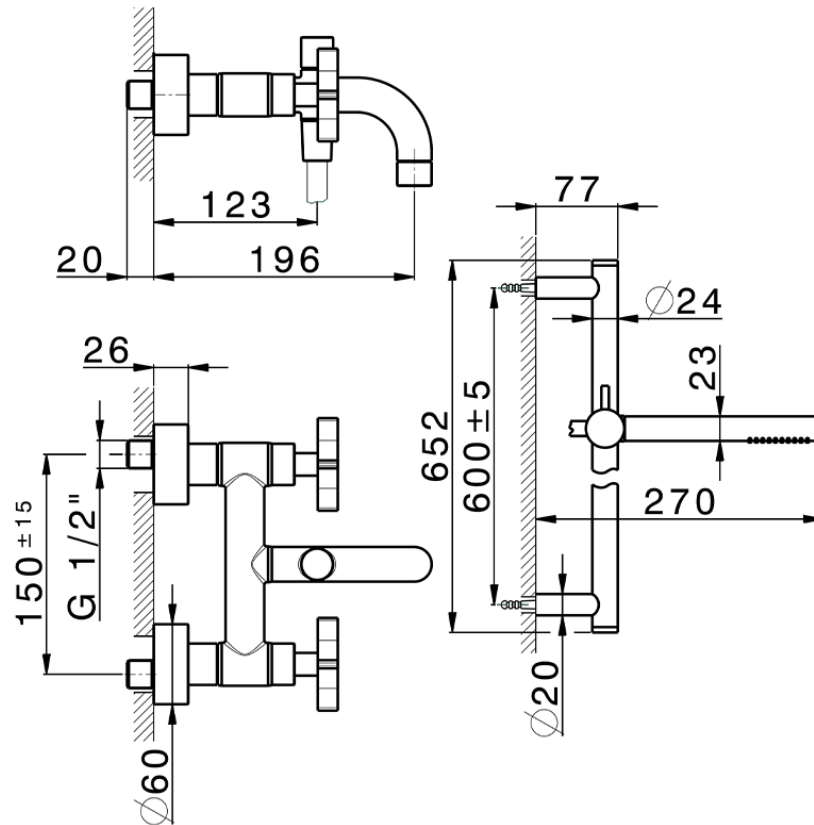

Bath mixer, with full equipment GRACE_GS000060

GS000060

<https://en.cisal.it/bath-mixer-with-full-equipment-grace-gs000060>

2026-04-10