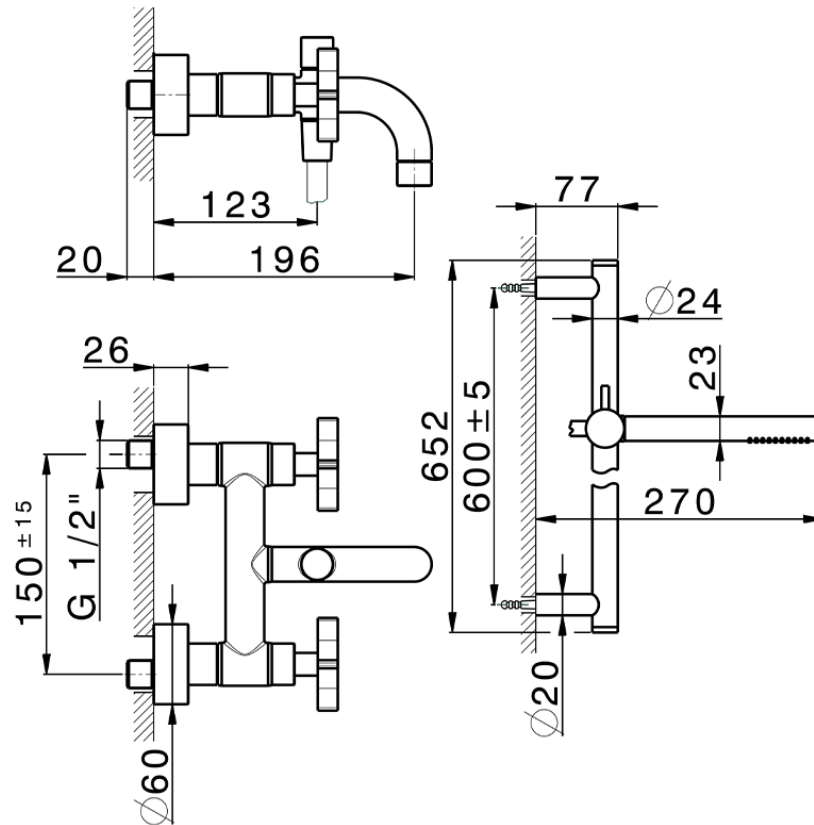

Bath mixer, with full equipment GRACE_GS000060

GS000060

<https://en.cisal.it/bath-mixer-with-full-equipment-grace-gs000060>

2026-05-03