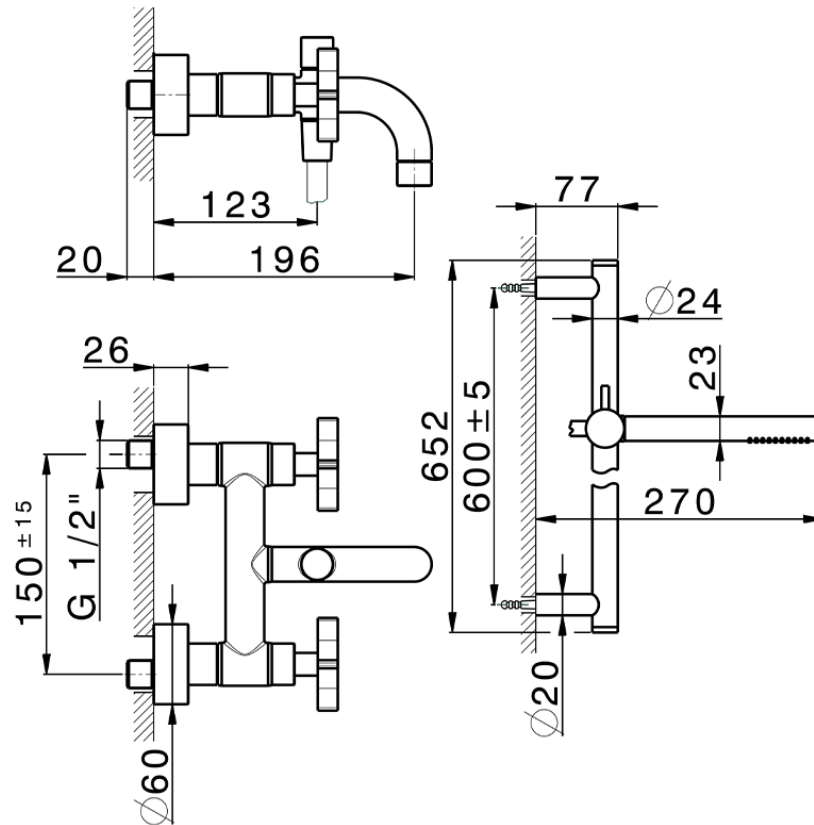

Bath mixer, with full equipment GRACE_GS000060

GS000060

<https://en.cisal.it/bath-mixer-with-full-equipment-grace-gs000060>

2026-05-25