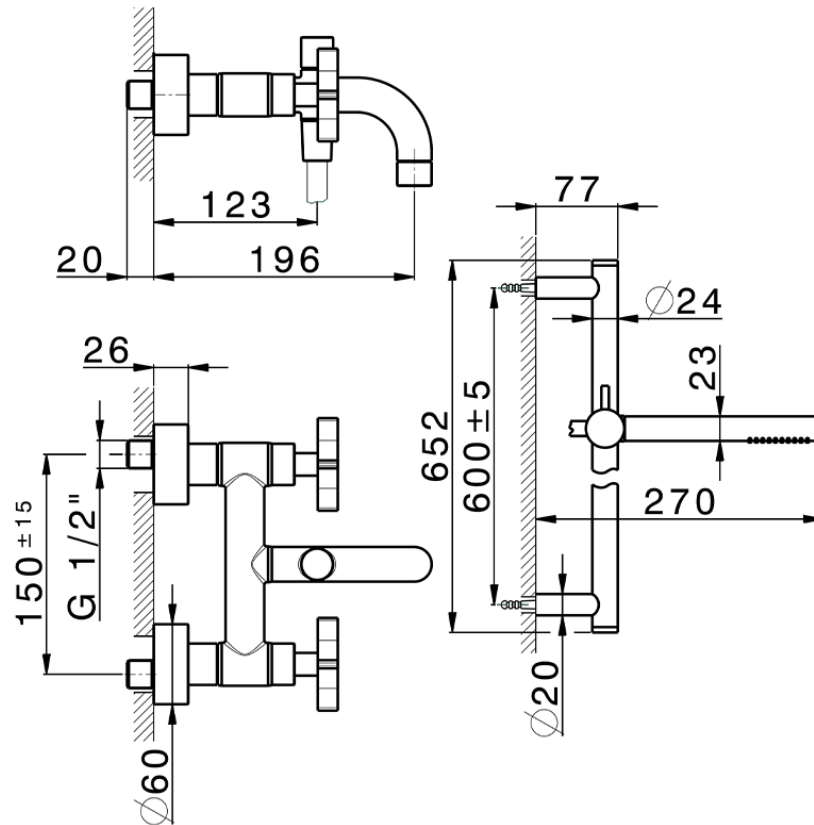

Bath mixer, with full equipment GRACE_GS000060

GS000060

<https://en.cisal.it/bath-mixer-with-full-equipment-grace-gs000060>

2026-06-30