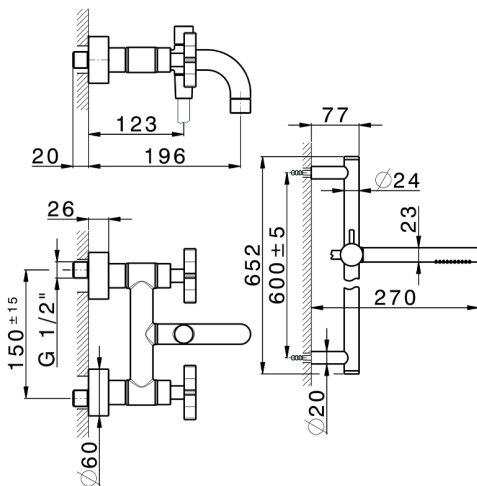

Bath mixer, with full equipment GRACE_GS000060

MODEL **GS000060**

Bath mixer, with full equipment, 60 cm Rail with slide bracket, 22,5 mm Brass One Spray handshower, 150 cm SUPREME smooth flexible hose

AVAILABLE FINISHINGS

-  **21** 21 Chrome
-  **2F** 2F Brushed Nickel
-  **2W** 2W Brushed Gold
-  **5H** 5H Dark Brass Brushed
-  **5L** 5L Brushed Black Titanium
-  **6T** 6T Chrome/Matt Black

CHARACTERISTICS

2026-04-10