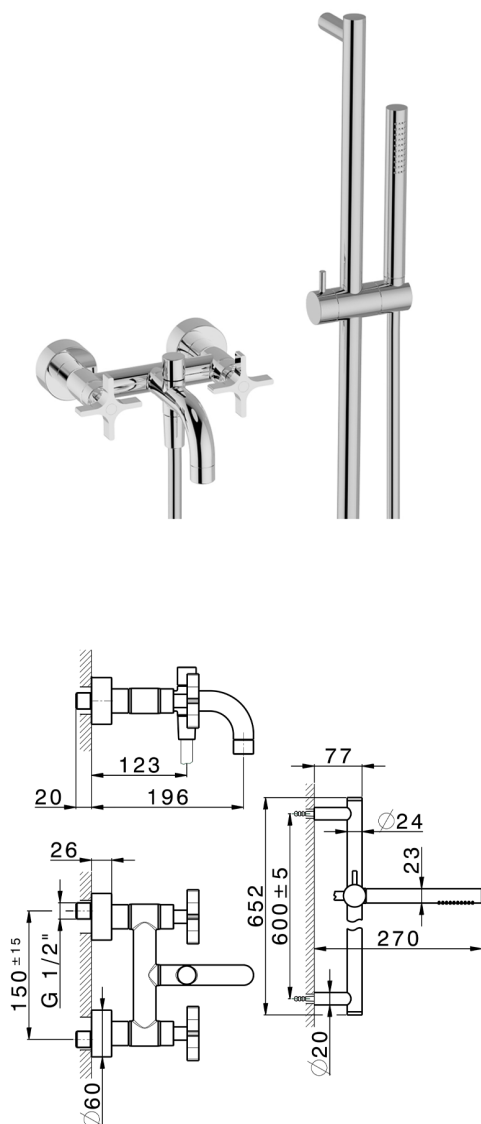

Bath mixer, with full equipment GRACE_GS000060

MODEL **GS000060**

Bath mixer, with full equipment, 60 cm Rail with slide bracket, 22,5 mm Brass One Spray handshower, 150 cm SUPREME smooth flexible hose

AVAILABLE FINISHINGS

-  **21** 21 Chrome
-  **2F** 2F Brushed Nickel
-  **2W** 2W Brushed Gold
-  **5H** 5H Dark Brass Brushed
-  **5L** 5L Brushed Black Titanium
-  **6T** 6T Chrome/Matt Black

CHARACTERISTICS

2026-05-25