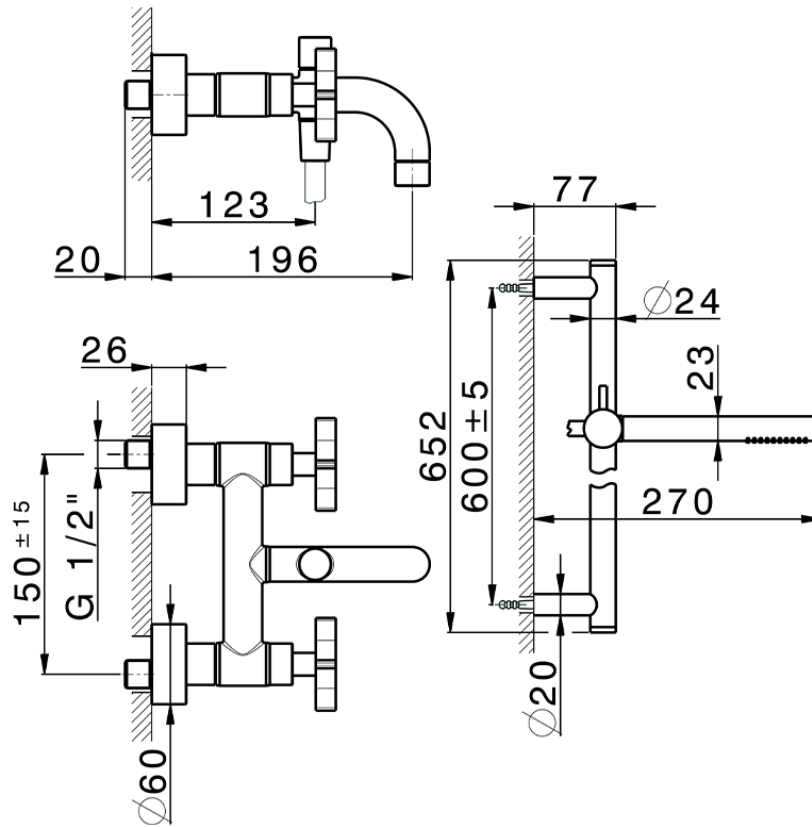

Bath mixer, with full equipment GRACE_GS000060

GS000060

<https://en.cisal.it/bath-mixer-with-full-equipment-grace-gs000060>

2026-06-30