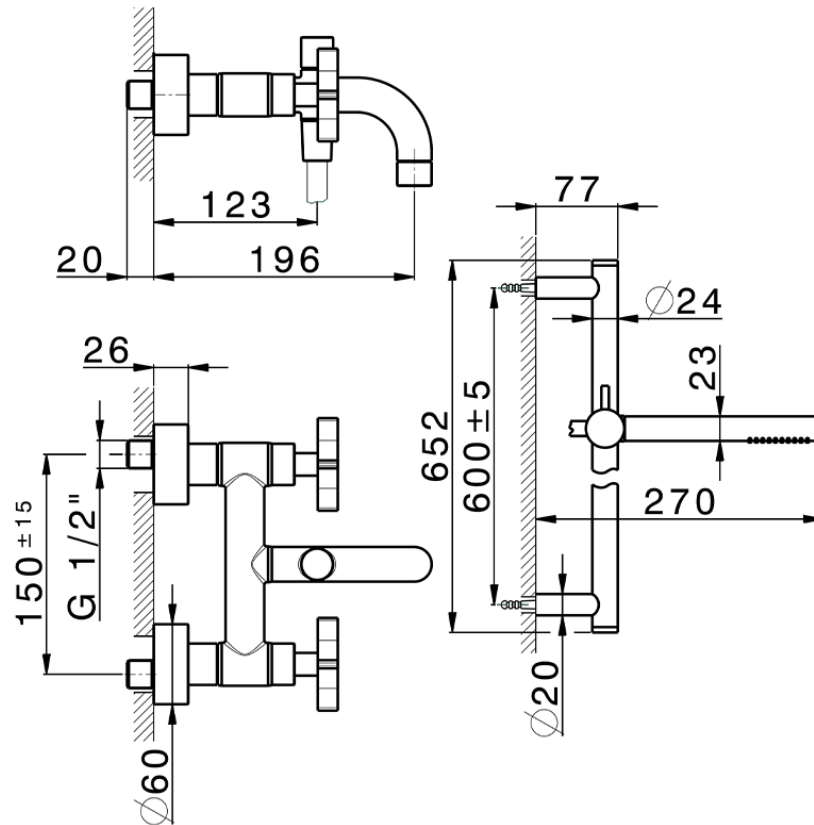

Bath mixer, with full equipment GRACE\_GS000060

GS000060

<https://en.cisal.it/bath-mixer-with-full-equipment-grace-gs000060>

2026-05-03