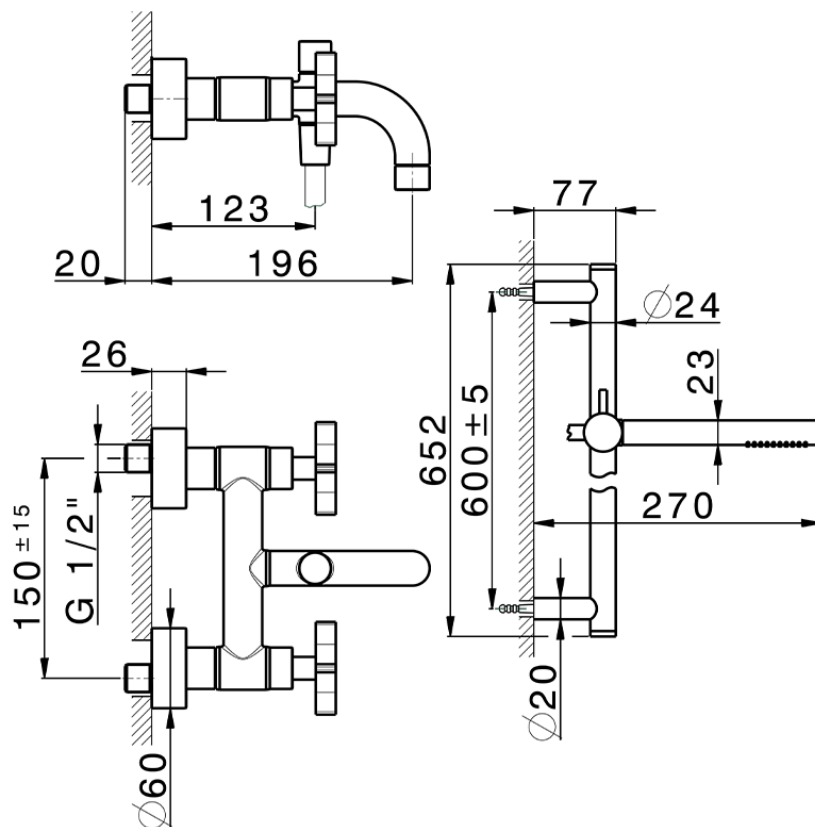

Bath mixer, with full equipment GRACE_GS000060

GS000060

<https://en.cisal.it/bath-mixer-with-full-equipment-grace-gs000060>

2026-04-10