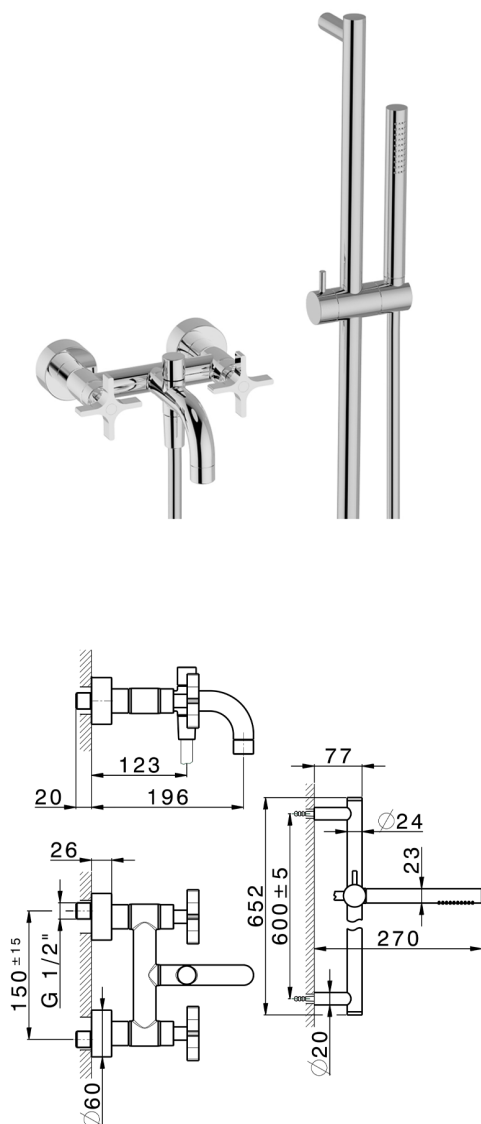

Bath mixer, with full equipment GRACE_GS000060

MODEL **GS000060**

Bath mixer, with full equipment, 60 cm Rail with slide bracket, 22,5 mm Brass One Spray handshower, 150 cm SUPREME smooth flexible hose

AVAILABLE FINISHINGS

-  **21** 21 Chrome
-  **2F** 2F Brushed Nickel
-  **2W** 2W Brushed Gold
-  **5H** 5H Dark Brass Brushed
-  **5L** 5L Brushed Black Titanium
-  **6T** 6T Chrome/Matt Black

CHARACTERISTICS

2026-04-10