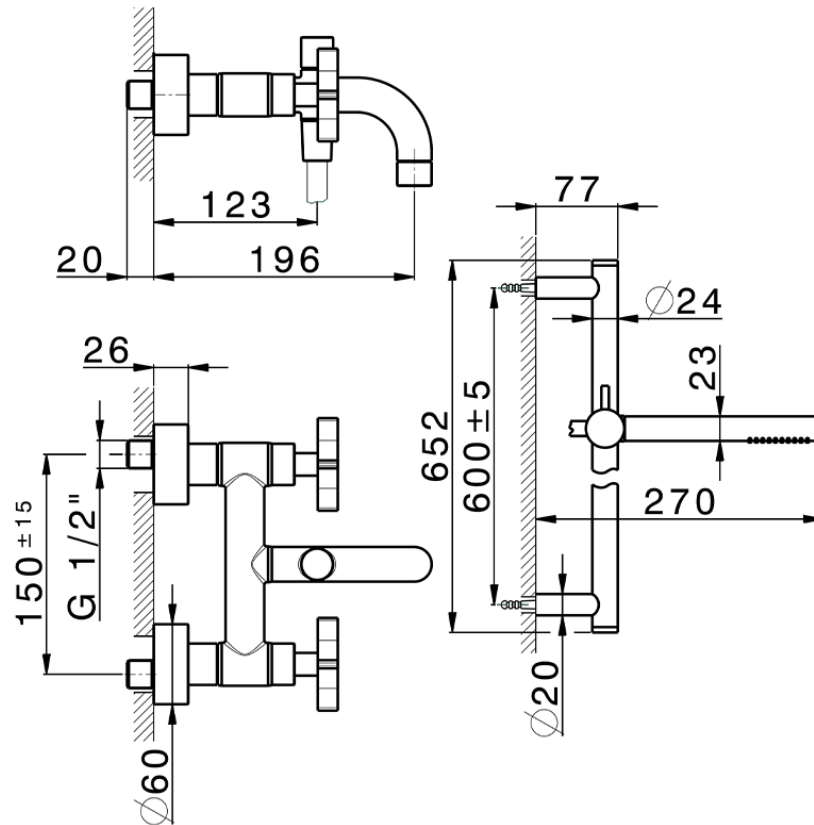

Bath mixer, with full equipment GRACE\_GS000060

GS000060

<https://en.cisal.it/bath-mixer-with-full-equipment-grace-gs000060>

2026-05-25