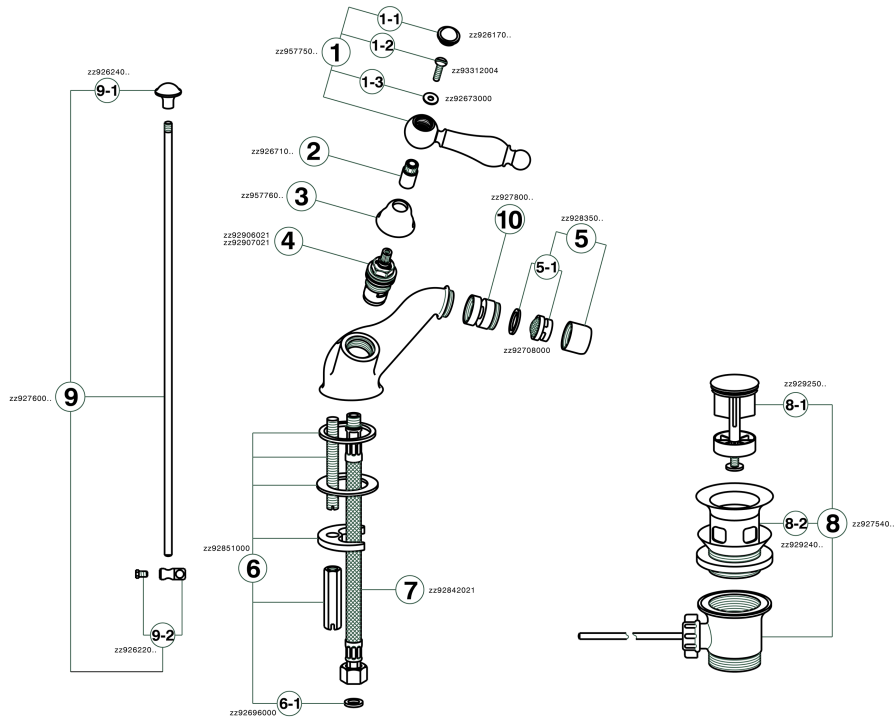

## Bidet mixer ARCANA TOSCANA\_TS000550

MODEL **TS000550**

Bidet mixer, with automatic 1"1/4 automatic pop-up waste, G.3/8" stainless steel flexible hoses

### AVAILABLE FINISHINGS

-  **21** 21 Chrome
-  **24** 24 Gold
-  **26** 26 Old Copper
-  **27** 27 Old Bronze
-  **2A** 2A Satin Brushed Nickel
-  **74** 74 Chrome/Gold

### CHARACTERISTICS

## Bidet mixer ARCANA TOSCANA\_TS000550

TS000550

<https://en.cisal.it/bidet-mixer-arcana-toscanats000550>

2024-09-21