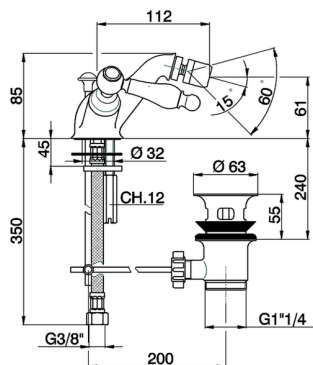

AVAILABLE FINISHINGS

- **21** 21 Chrome
- **24** 24 Gold
- **26** 26 Old Copper
- **27** 27 Old Bronze
- **2A** 2A Satin Brushed Nickel
- **74** 74 Chrome/Gold