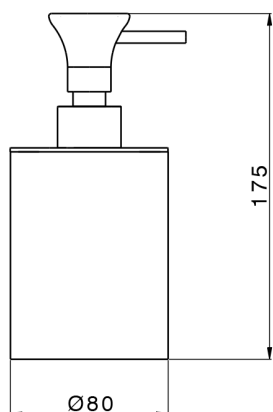

## Soap dispenser holder VITA\_VI090610

MODEL **VI090610**

Soap dispenser holder

AVAILABLE FINISHINGS

-  **4Q** 4Q Matt White
-  **61** 61 White/Chrome

CHARACTERISTICS

2026-06-13