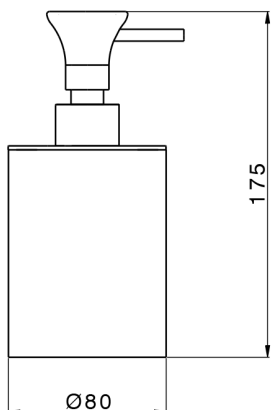

Soap dispenser holder VITA_VI090610

MODEL **VI090610**

Soap dispenser holder

AVAILABLE FINISHINGS

-  **4Q** 4Q Matt White
-  **61** 61 White/Chrome

CHARACTERISTICS

2026-04-28