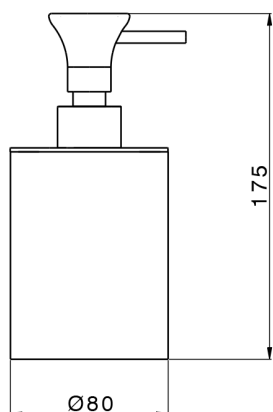

Soap dispenser holder VITA_VI090610

MODEL **VI090610**

Soap dispenser holder

AVAILABLE FINISHINGS

-  **4Q** 4Q Matt White
-  **61** 61 White/Chrome

CHARACTERISTICS

2026-04-29