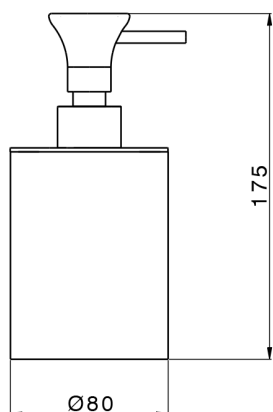

## Soap dispenser holder VITA\_VI090610

MODEL **VI090610**

Soap dispenser holder

AVAILABLE FINISHINGS

-  **4Q** 4Q Matt White
-  **61** 61 White/Chrome

CHARACTERISTICS

2026-06-14