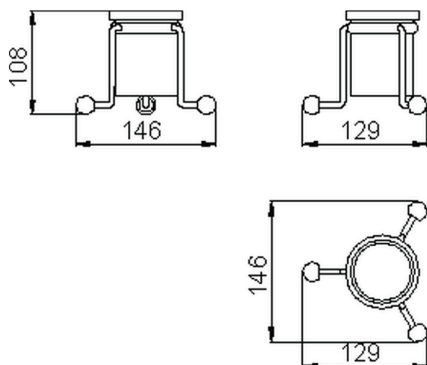

CHARACTERISTICS

2026-04-26