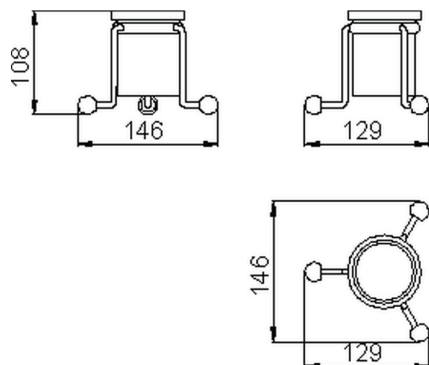

Glass holder ARCANA COMPONENTS_AR090470

MODEL **AR090470**

Glass holder, ceramic glass

AVAILABLE FINISHINGS

-  **21** 21 Chrome
-  **24** 24 Gold
-  **26** 26 Old Copper
-  **27** 27 Old Bronze
-  **2A** 2A Satin Brushed Nickel
-  **74** 74 Chrome/Gold