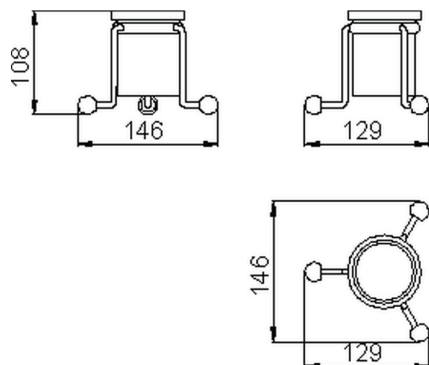

## Glass holder ARCANA COMPONENTS\_AR090470

MODEL **AR090470**

Glass holder, ceramic glass

AVAILABLE FINISHINGS

-  **21** 21 Chrome
-  **24** 24 Gold
-  **26** 26 Old Copper
-  **27** 27 Old Bronze
-  **2A** 2A Satin Brushed Nickel
-  **74** 74 Chrome/Gold