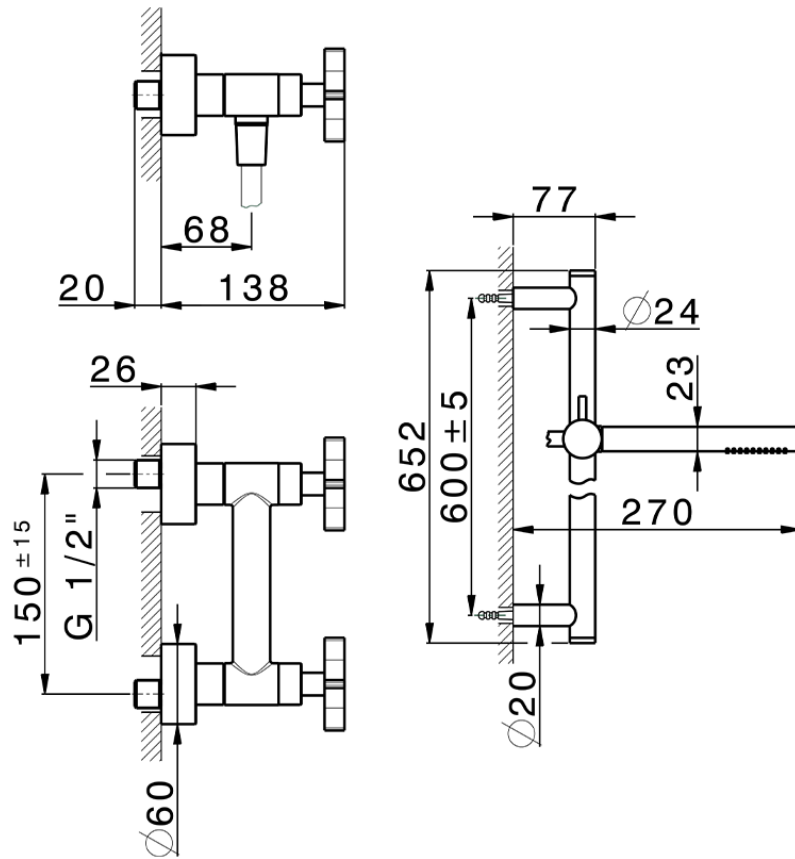

## Shower mixer, full equipment GRACE\_GS000460

GS000460

<https://en.cisal.it/shower-mixer-full-equipment-grace-gs000460>

2026-03-17