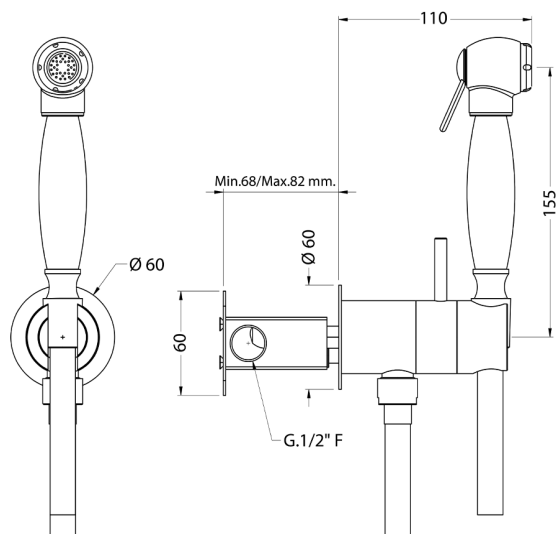

Bidet handshower set HYGENIC SHOWERS_AR007946

MODEL **AR007946**

Bidet handshower set, round wall bracket, gradual mixing of hot & cold water, with concealed part, Brass Bidet handshower - 120 cm PVC flexible hose

AVAILABLE FINISHINGS

CHARACTERISTICS

Bidet handshower

Hygienic Spray

Multi-jets hygienic hand shower, for personal hygiene care.

Mixed Water

The Cisal Mixed Water system enables the gradual mixing of hot and cold water.