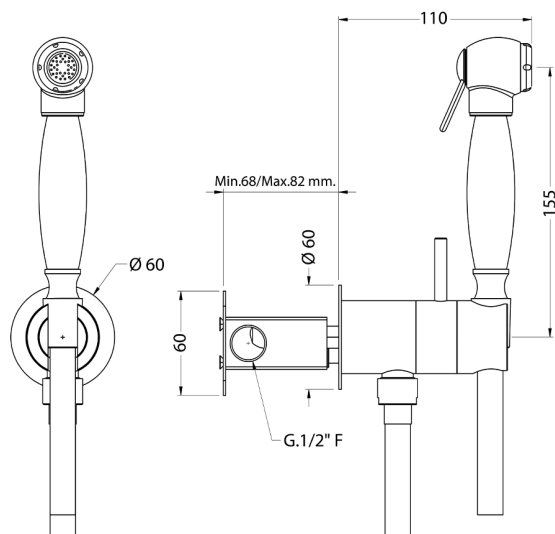

## Bidet handshower set HYGENIC SHOWERS\_AR007946

MODEL **AR007946**

Bidet handshower set, round wall bracket, gradual mixing of hot & cold water, with concealed part, Brass Bidet handshower - 120 cm PVC flexible hose

AVAILABLE FINISHINGS

CHARACTERISTICS

**Bidet handshower**