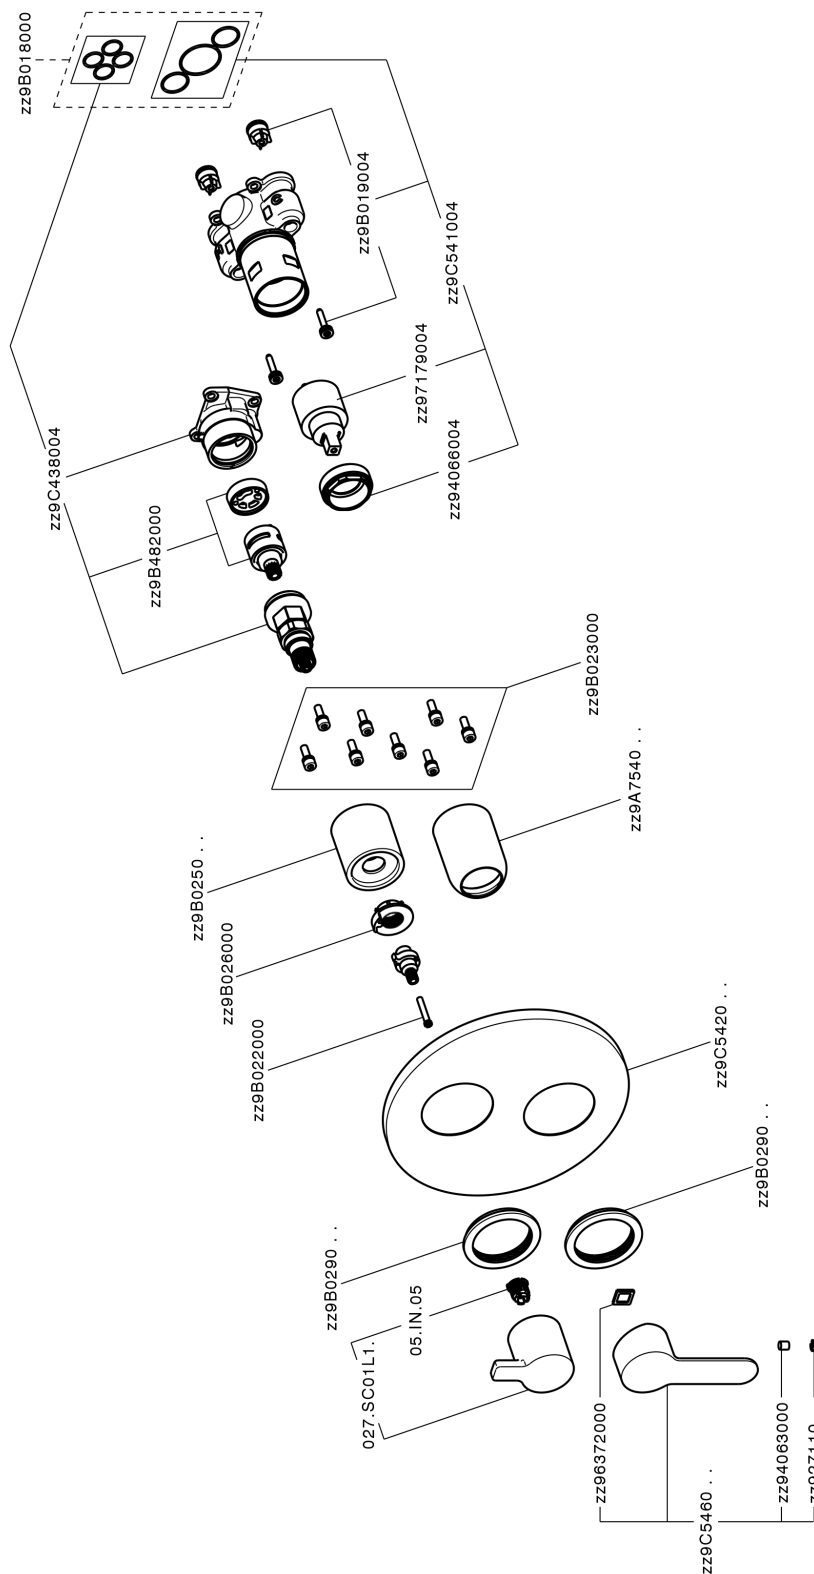

Exposed part for Single Lever One Box Valve TENDER_C20BM030

C20BM030

<https://en.cisal.it/exposed-part-for-single-lever-one-box-valve-tender-c20bm030>

One Box Universal Concealed Part ONE BOX_ZA00B031

ZA00B031

<https://en.cisal.it/one-box-universal-concealed-part-one-box-za00b031>

One Box Universal Concealed Part ONE BOX_ZA00B030

ZA00B030

<https://en.cisal.it/one-box-universal-concealed-part-one-box-za00b030>

2026-04-30