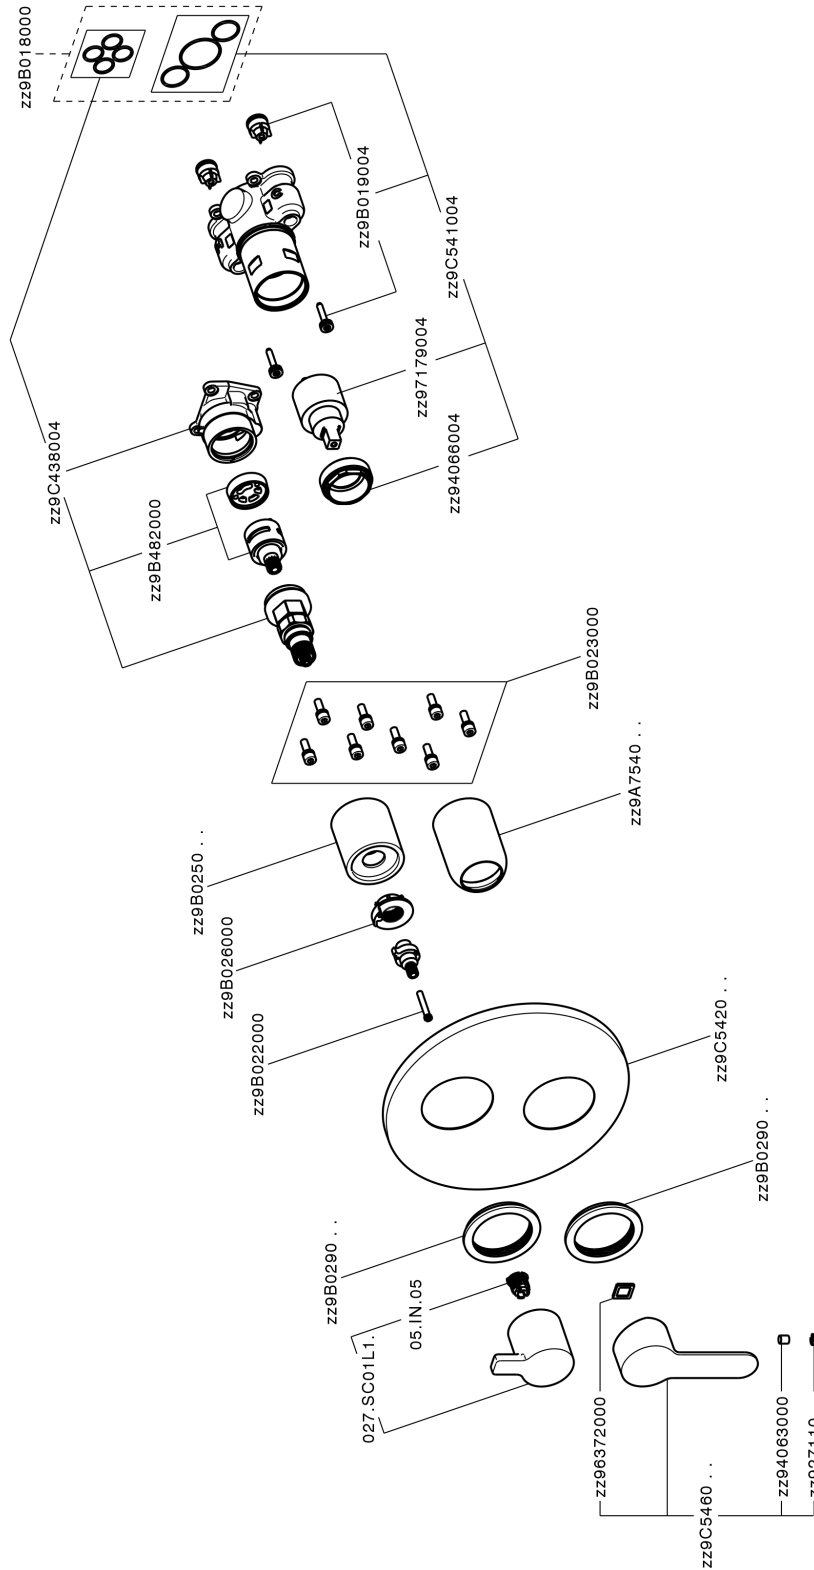

## Exposed part for Single Lever One Box Valve TENDER\_C20BM030

C20BM030

<https://en.cisal.it/exposed-part-for-single-lever-one-box-valve-tender-c20bm030>

## One Box Universal Concealed Part ONE BOX\_ZA00B031

ZA00B031

<https://en.cisal.it/one-box-universal-concealed-part-one-box-za00b031>