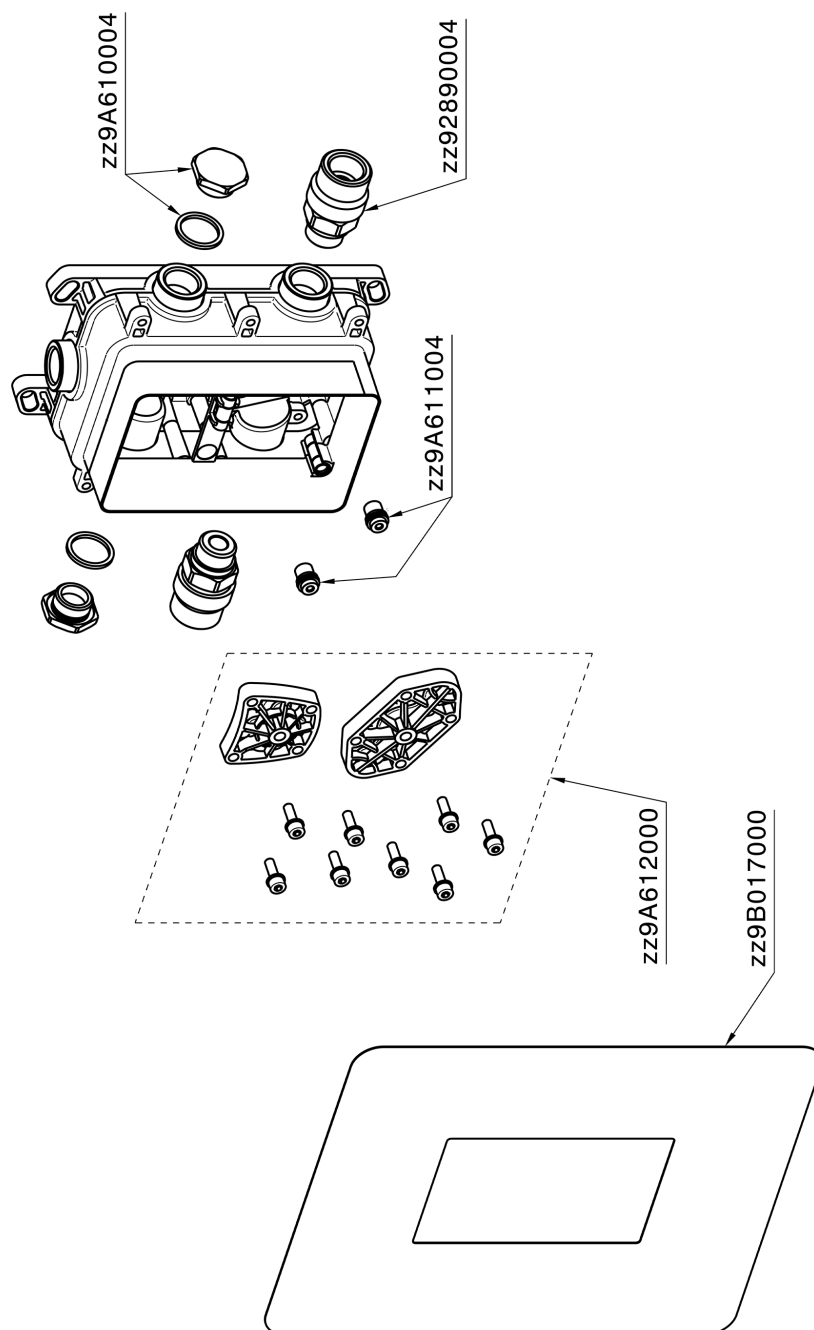

Exposed part for Single Lever One Box Valve TENDER_C20BM030

C20BM030

<https://en.cisal.it/exposed-part-for-single-lever-one-box-valve-tender-c20bm030>

One Box Universal Concealed Part ONE BOX_ZA00B031

ZA00B031

<https://en.cisal.it/one-box-universal-concealed-part-one-box-za00b031>

One Box Universal Concealed Part ONE BOX_ZA00B030

ZA00B030

<https://en.cisal.it/one-box-universal-concealed-part-one-box-za00b030>

2026-04-30