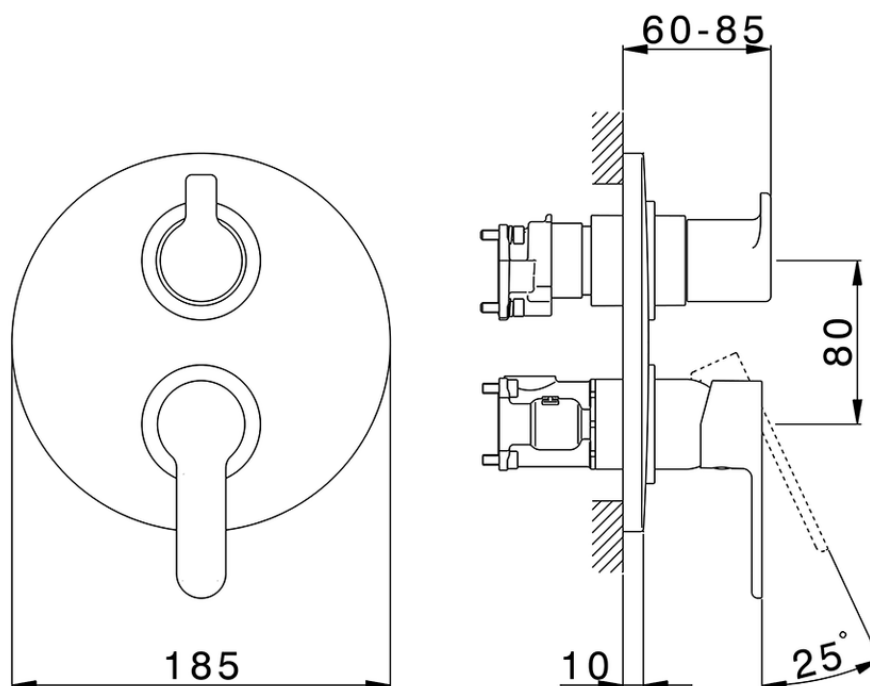

Exposed part for Single Lever One Box Valve TENDER_C20BM030

C20BM030

<https://en.cisal.it/exposed-part-for-single-lever-one-box-valve-tender-c20bm030>

ZA00B031

<https://en.cisal.it/one-box-universal-concealed-part-one-box-za00b031>