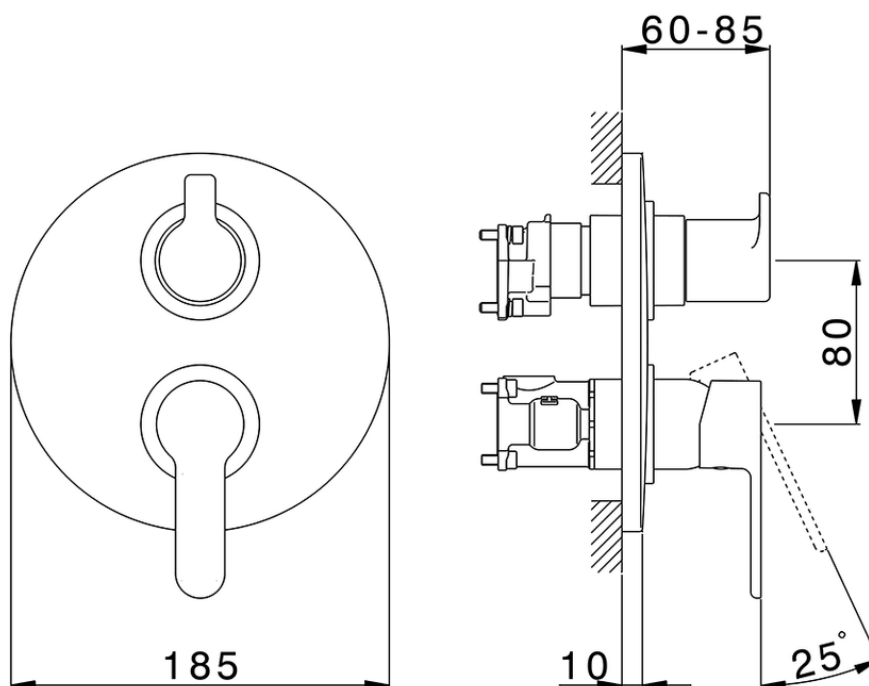

Exposed part for Single Lever One Box Valve TENDER_C20BM030

C20BM030

<https://en.cisal.it/exposed-part-for-single-lever-one-box-valve-tender-c20bm030>

ZA00B031

<https://en.cisal.it/one-box-universal-concealed-part-one-box-za00b031>