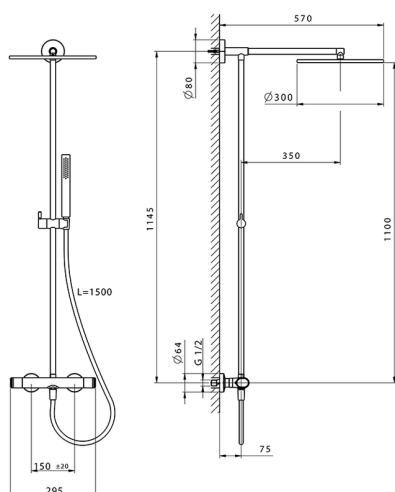

Thermostatic shower column, 2-functions LINEAVIVA_LVC78030

MODEL **LVC78030**

Thermostatic shower column, 2-functions, 2 outlet deviasop, not adjustable riser column, Sliding handshower holder, minimalistic one spray handshower ABS, 300 mm Brass round headshower, 150 cm smooth SUPREME Flexible Hose

AVAILABLE FINISHINGS

-  **21** 21 Chrome
-  **2B** 2B Polished Nickel
-  **2F** 2F Brushed Nickel
-  **40** 40 Matt Black
-  **4Q** 4Q Matt White

CHARACTERISTICS

Cartridge Spare Parts **ZZ96551000**

TMX 25 Thermostatic Valve

DeviaStop

The Cisal Devia Stop technology allows to adjust the water flow and to direct it to the selected output point (overhead soaker, hand shower, etc).

SafeTouch

The Cisal SafeTouch system maintains the mixer body cool to the touch during operation.