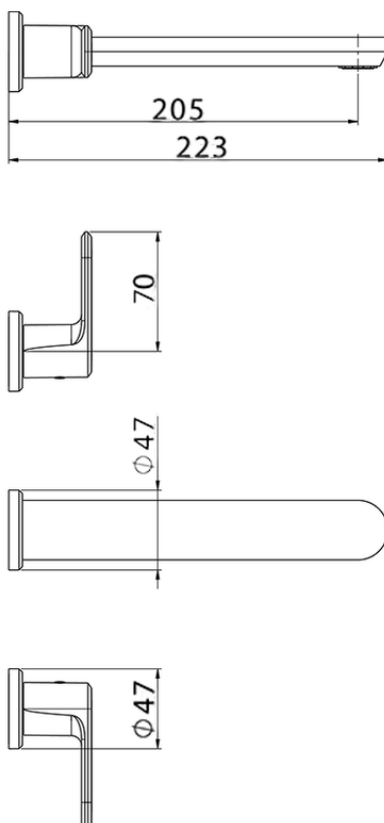

Exposed part for concealed washbasin mixer LINEAVIVA_LV013510

LV013510

<https://en.cisal.it/exposed-part-for-concealed-washbasin-mixer-lineaviva-lv013510>

Serie's code	Size XX
CX 1351	20-35
CF 1351	20-35
CX 0331	20-35
CF 0331	20-35
CX 0200	20-35
CF 0200	20-35
BA 1351	20-35
GS 1351	20-35
GL 1351	20-35
MN 1351	20-35
LN 1351	20-35
LV 1351	33-48
LY 1351	33-48
CU 1351	33-48
SM 1351	30-45
AA 1351	10-30
AC 1351	10-30
AR 1351	15-25
PZ 1351	10-30
RG 1351	10-30
TS 1351	10-30
VT 1351	10-30
CS 1351	10-30
WA 1351	45-68
X1 1351	33-45
X2 1351	33-45
X3 1351	33-45
X4 1351	33-45
X5 1351	33-45
RI 1351	20-35
RM 1351	20-35

Limiti di tolleranza superficie piastrelle
 Adjustment limits for finished tile surface
 Limites de tolérance surface carrelage
 Fliesenoberfläche
 Superficie del azulejo

ZA033511

<https://en.cisal.it/concealed-washbasin-mixer-concealed-za033511>