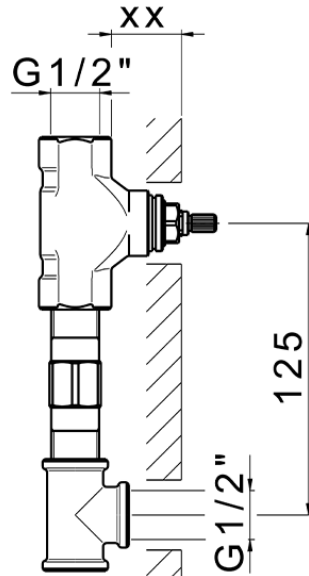

Serie's code	Size XX
CX 1351	20-35
CF 1351	20-35
CX 0331	20-35
CF 0331	20-35
CX 0200	20-35
CF 0200	20-35
BA 1351	20-35
GS 1351	20-35
GL 1351	20-35
MN 1351	20-35
LN 1351	20-35
LV 1351	33-48
LY 1351	33-48
CU 1351	33-48
SM 1351	30-45
AA 1351	10-30
AC 1351	10-30
AR 1351	15-25
PZ 1351	10-30
RG 1351	10-30
TS 1351	10-30
VT 1351	10-30
CS 1351	10-30
WA 1351	45-68
X1 1351	33-45
X2 1351	33-45
X3 1351	33-45
X4 1351	33-45
X5 1351	33-45
RI 1351	20-35
RM 1351	20-35

ZA033511

<https://en.cisal.it/concealed-washbasin-mixer-concealed-za033511>

2026-06-25