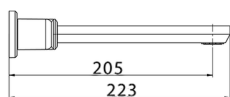

## Exposed part for concealed washbasin mixer LINEAVIVA\_LV013510

MODEL **LV013510**

Exposed part for concealed washbasin mixer, without concealed part, for item ZA033511