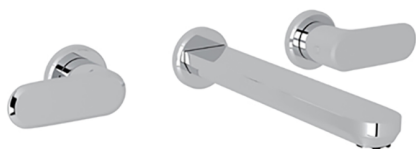

## Exposed part for concealed washbasin mixer LINEAVIVA\_LV013510

MODEL **LV013510**

Exposed part for concealed washbasin mixer, without concealed part, for item ZA033511

### AVAILABLE FINISHINGS

-  **21** 21 Chrome
-  **2B** 2B Polished Nickel
-  **2F** 2F Brushed Nickel
-  **40** 40 Matt Black
-  **4Q** 4Q Matt White

## Concealed washbasin mixer CONCEALED\_ZA033511

MODEL **ZA033511**

Concealed washbasin mixer, right headvalve - left headvalve

AVAILABLE FINISHINGS

 **04** 04 Without finishing

CHARACTERISTICS

Concealed **1**