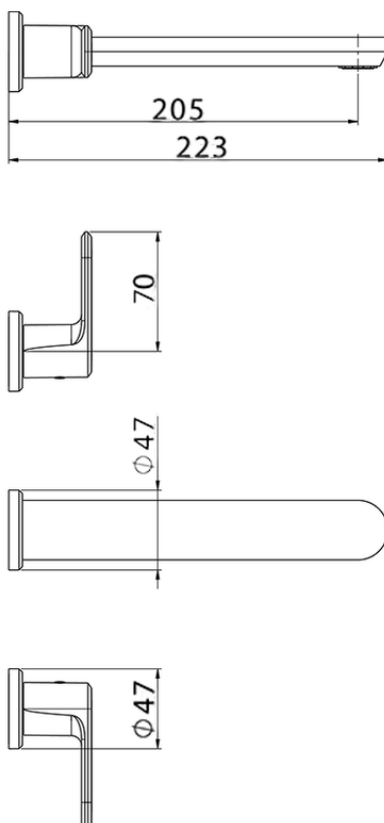

## Exposed part for concealed washbasin mixer LINEAVIVA\_LV013510

LV013510

<https://en.cisal.it/exposed-part-for-concealed-washbasin-mixer-lineaviva-lv013510>

Serie's code	Size XX
CX 1351	20-35
CF 1351	20-35
CX 0331	20-35
CF 0331	20-35
CX 0200	20-35
CF 0200	20-35
BA 1351	20-35
GS 1351	20-35
GL 1351	20-35
MN 1351	20-35
LN 1351	20-35
LV 1351	33-48
LY 1351	33-48
CU 1351	33-48
SM 1351	30-45
AA 1351	10-30
AC 1351	10-30
AR 1351	15-25
PZ 1351	10-30
RG 1351	10-30
TS 1351	10-30
VT 1351	10-30
CS 1351	10-30
WA 1351	45-68
X1 1351	33-45
X2 1351	33-45
X3 1351	33-45
X4 1351	33-45
X5 1351	33-45
RI 1351	20-35
RM 1351	20-35

Limiti di tolleranza superficie piastrelle  
 Adjustment limits for finished tile surface  
 Limites de tolérance surface carrelage  
 Fliesenoberfläche  
 Superficie del azulejo

ZA033511

<https://en.cisal.it/concealed-washbasin-mixer-concealed-za033511>