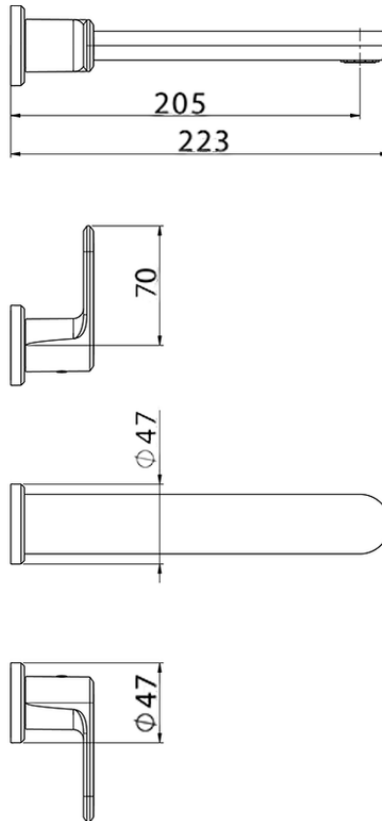

## Exposed part for concealed washbasin mixer LINEAVIVA\_LV013510

LV013510

<https://en.cisal.it/exposed-part-for-concealed-washbasin-mixer-lineaviva-lv013510>

Serie's code	Size XX
CX 1351	20-35
CF 1351	20-35
CX 0331	20-35
CF 0331	20-35
CX 0200	20-35
CF 0200	20-35
BA 1351	20-35
GS 1351	20-35
GL 1351	20-35
MN 1351	20-35
LN 1351	20-35
LV 1351	33-48
LY 1351	33-48
CU 1351	33-48
SM 1351	30-45
AA 1351	10-30
AC 1351	10-30
AR 1351	15-25
PZ 1351	10-30
RG 1351	10-30
TS 1351	10-30
VT 1351	10-30
CS 1351	10-30
WA 1351	45-68
X1 1351	33-45
X2 1351	33-45
X3 1351	33-45
X4 1351	33-45
X5 1351	33-45
RI 1351	20-35
RM 1351	20-35

Limiti di tolleranza superficie piastrelle  
 Adjustment limits for finished tile surface  
 Limites de tolérance surface carrelage  
 Fliesenoberfläche  
 Superficie del azulejo

ZA033511

<https://en.cisal.it/concealed-washbasin-mixer-concealed-za033511>