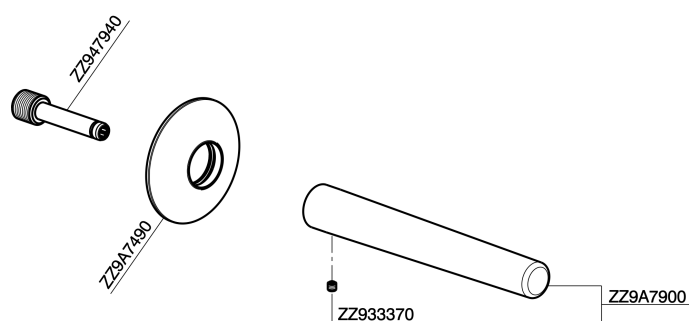

Filler spout VITA_VI000240

MODEL **VI000240**

Filler spout, 200 mm length, 1/2" M connection

AVAILABLE FINISHINGS

-  **21** 21 Chrome
-  **2Q** 2Q Black Titanium
-  **40** 40 Matt Black
-  **4Q** 4Q Matt White

CHARACTERISTICS

Filler spout VITA_VI000240

VI000240

<https://en.cisal.it/filler-spout-vita-vi000240>

2026-06-05