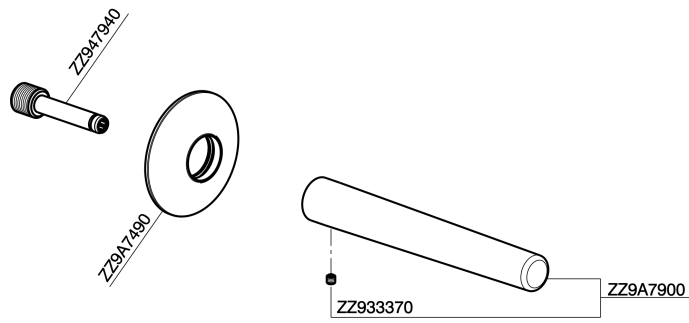

Filler spout VITA_VI000240

MODEL **VI000240**

Filler spout, 200 mm length, 1/2" M connection

AVAILABLE FINISHINGS

-  **21** 21 Chrome
-  **2Q** 2Q Black Titanium
-  **40** 40 Matt Black
-  **4Q** 4Q Matt White

CHARACTERISTICS

Filler spout VITA_VI000240

VI000240

<https://en.cisal.it/filler-spout-vita-vi000240>

2026-05-15