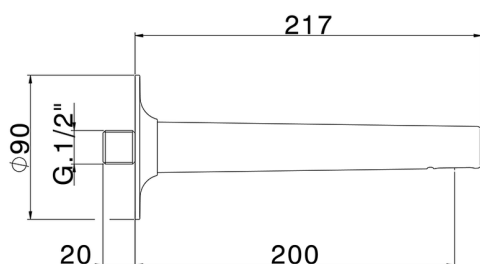

Filler spout VITA_VI000240

MODEL **VI000240**

Filler spout, 200 mm length, 1/2" M connection

AVAILABLE FINISHINGS

- **21** 21 Chrome
- **2Q** 2Q Black Titanium
- **40** 40 Matt Black
- **4Q** 4Q Matt White

CHARACTERISTICS