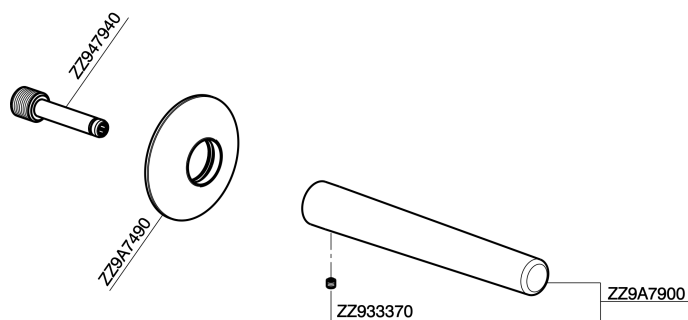

Filler spout VITA_VI000240

MODEL **VI000240**

Filler spout, 200 mm length, 1/2" M connection

AVAILABLE FINISHINGS

-  **21** 21 Chrome
-  **2Q** 2Q Black Titanium
-  **40** 40 Matt Black
-  **4Q** 4Q Matt White

CHARACTERISTICS

Filler spout VITA_VI000240

VI000240

<https://en.cisal.it/filler-spout-vita-vi000240>

2026-06-25