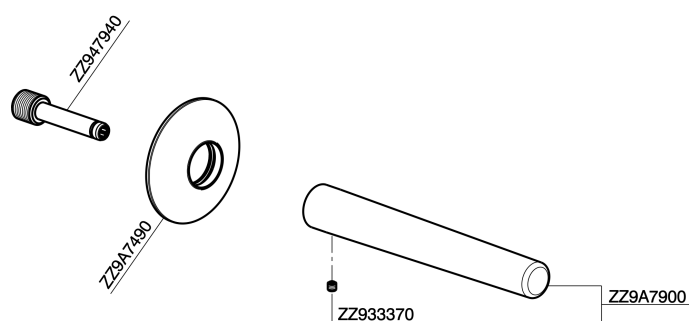

Filler spout VITA_VI000240

MODEL **VI000240**

Filler spout, 200 mm length, 1/2" M connection

AVAILABLE FINISHINGS

-  **21** 21 Chrome
-  **2Q** 2Q Black Titanium
-  **40** 40 Matt Black
-  **4Q** 4Q Matt White

CHARACTERISTICS

Filler spout VITA_VI000240

VI000240

<https://en.cisal.it/filler-spout-vita-vi000240>

2026-06-04