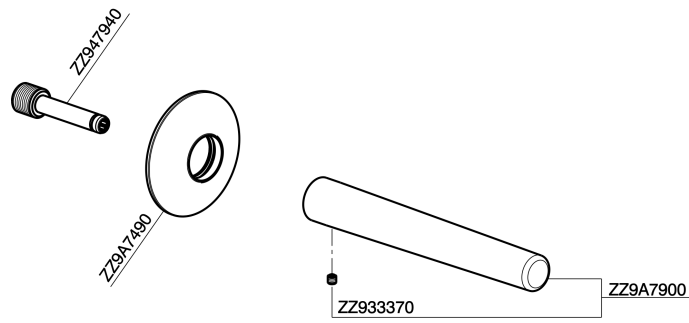

Filler spout VITA_VI000240

VI000240

<https://en.cisal.it/filler-spout-vita-vi000240>

2026-04-04