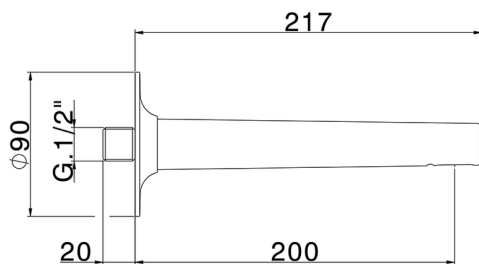

Filler spout VITA_VI000240

MODEL **VI000240**

Filler spout, 200 mm length, 1/2" M connection

AVAILABLE FINISHINGS

-  **21** 21 Chrome
-  **2Q** 2Q Black Titanium
-  **40** 40 Matt Black
-  **4Q** 4Q Matt White