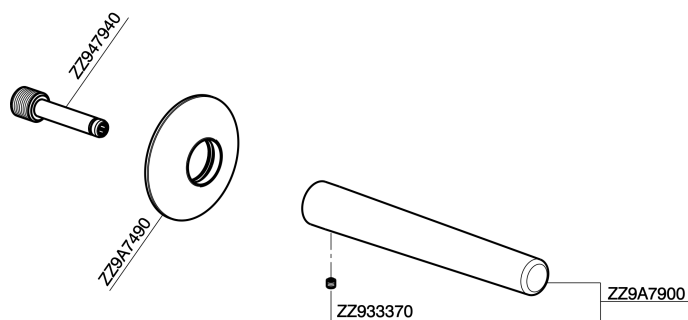

Filler spout VITA_VI000240

MODEL **VI000240**

Filler spout, 200 mm length, 1/2" M connection

AVAILABLE FINISHINGS

-  **21** 21 Chrome
-  **2Q** 2Q Black Titanium
-  **40** 40 Matt Black
-  **4Q** 4Q Matt White

CHARACTERISTICS

Filler spout VITA_VI000240

VI000240

<https://en.cisal.it/filler-spout-vita-vi000240>

2026-04-24