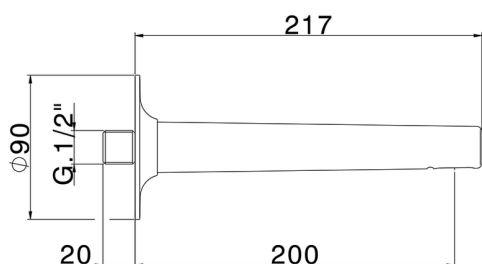

Filler spout VITA_VI000240

MODEL **VI000240**

Filler spout, 200 mm length, 1/2" M connection

AVAILABLE FINISHINGS

-  **21** 21 Chrome
-  **2Q** 2Q Black Titanium
-  **40** 40 Matt Black
-  **4Q** 4Q Matt White