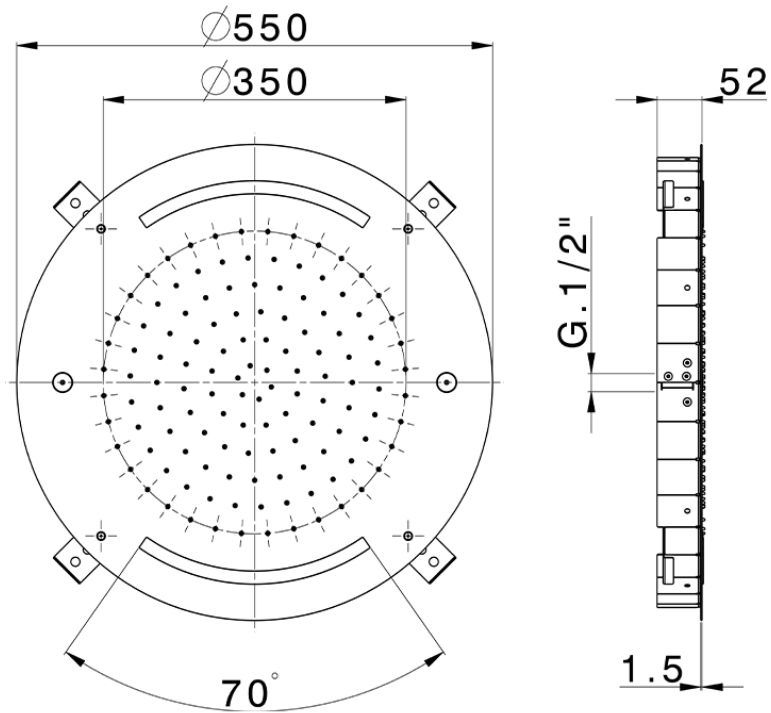

## Ø 550 mm Chromotherapy Ceiling showerhead WELLNESS\_ZS0C0040

ZS0C0040

<https://en.cisal.it/o-550-mm-chromotherapy-ceiling-showerhead-wellness-zs0c0040>

2026-06-14