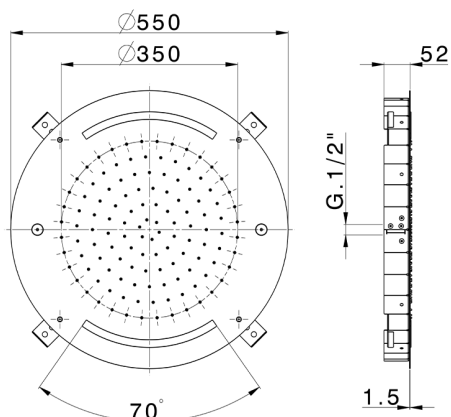

Ø 550 mm Chromotherapy Ceiling showerhead WELLNESS_ZS0C0040

MODEL **ZS0C0040**

Ø 550 mm Chromotherapy Ceiling showerhead, rain, spraying and chromotherapy functions, with remote control included, Stainless Steel AISI 304

AVAILABLE FINISHINGS

- **D1** D1 Brushed Inox
- **40** 40 Matt Black
- **4Q** 4Q Matt White
- **5G** 5G Rose Gold
- **D2** D2 Polished Inox

CHARACTERISTICS

2026-04-28