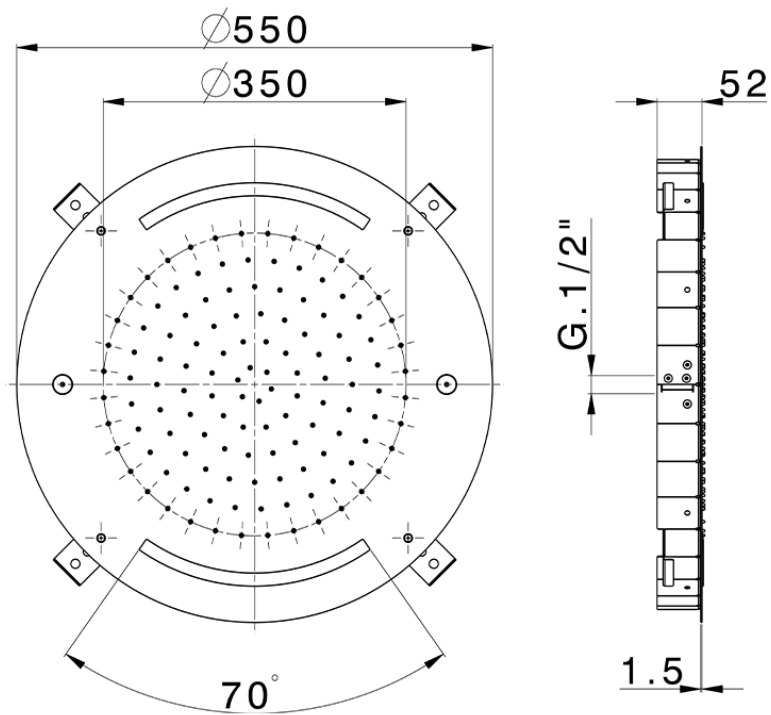

## Ø 550 mm Chromotherapy Ceiling showerhead WELLNESS\_ZS0C0040

ZS0C0040

<https://en.cisal.it/o-550-mm-chromotherapy-ceiling-showerhead-wellness-zs0c0040>

2026-04-06