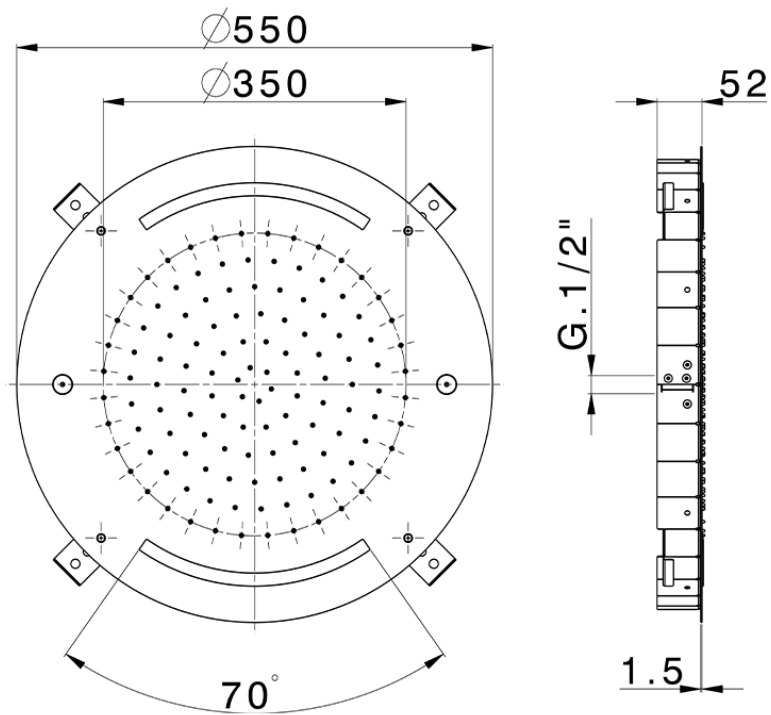

Ø 550 mm Chromotherapy Ceiling showerhead WELLNESS_ZS0C0040

ZS0C0040

<https://en.cisal.it/o-550-mm-chromotherapy-ceiling-showerhead-wellness-zs0c0040>

2026-06-10