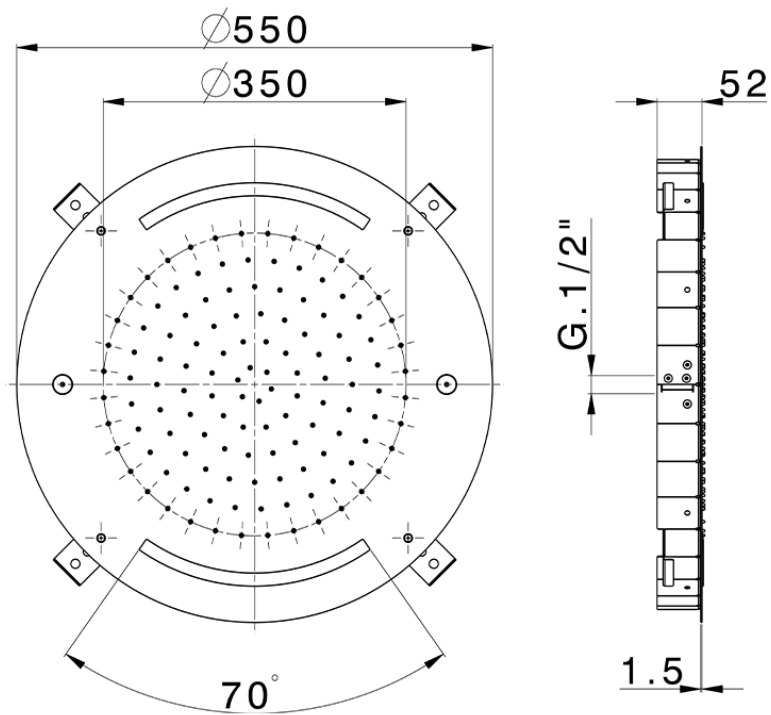

Ø 550 mm Chromotherapy Ceiling showerhead WELLNESS_ZS0C0040

ZS0C0040

<https://en.cisal.it/o-550-mm-chromotherapy-ceiling-showerhead-wellness-zs0c0040>

2026-06-13