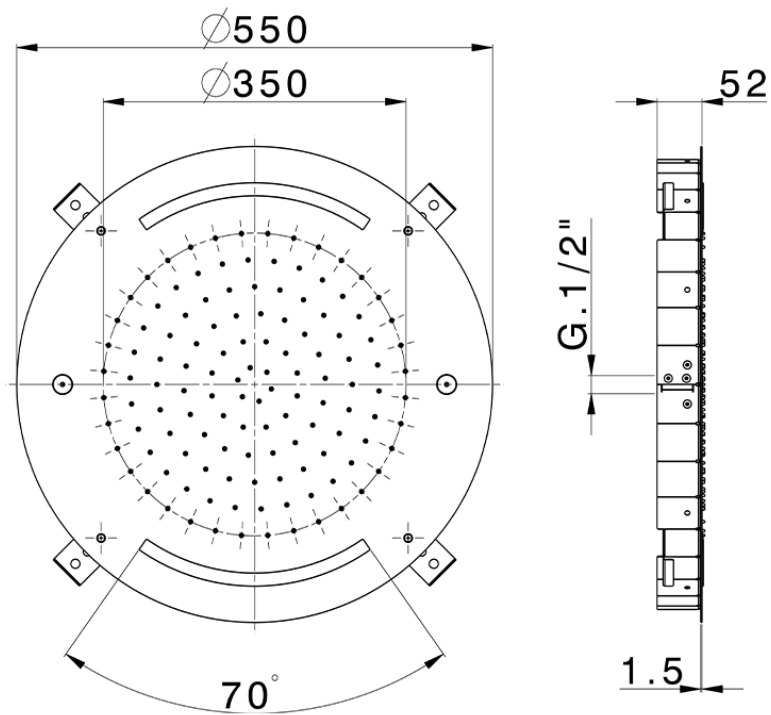

## Ø 550 mm Chromotherapy Ceiling showerhead WELLNESS\_ZS0C0040

ZS0C0040

<https://en.cisal.it/o-550-mm-chromotherapy-ceiling-showerhead-wellness-zs0c0040>

2026-04-26