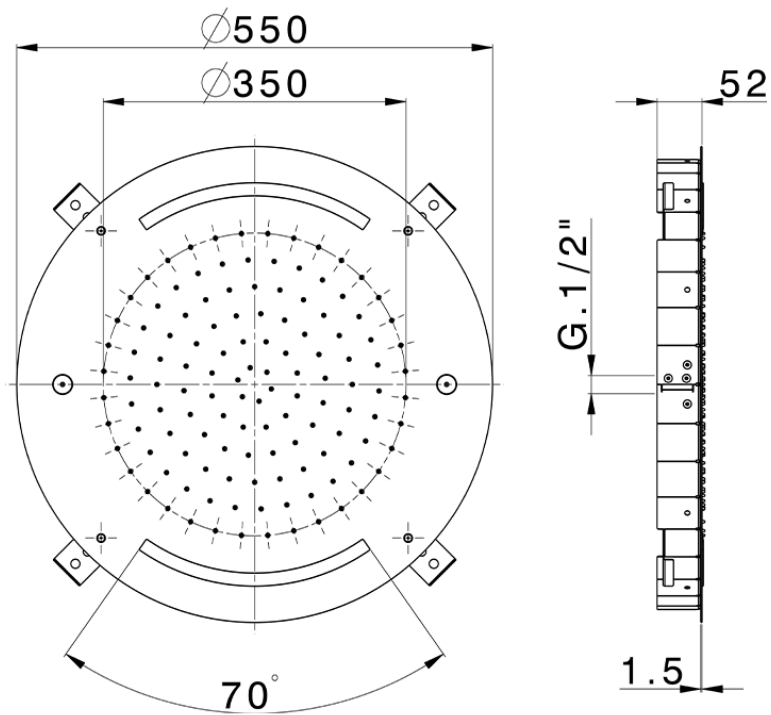

## Ø 550 mm Chromotherapy Ceiling showerhead WELLNESS\_ZS0C0040

ZS0C0040

<https://en.cisal.it/o-550-mm-chromotherapy-ceiling-showerhead-wellness-zs0c0040>

2026-05-17